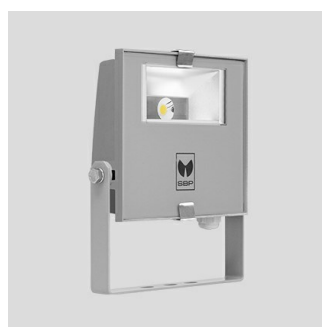

GUELL ZERO A/W

Part number	06115794
Lampholder:	LED
Light Source:	LED
Wattage (W):	15 W
Finish / RAL:	Metallic grey
Insulation class:	I
Degree of protection:	IP 66
Kelvin:	4000
Power factor:	COS ϕ \geq 0,9
Optic:	ASYMMETRIC WIDE REFLECTOR
Lightsource lumen output:	1416 lm
Luminaire lumen output:	855 lm
Lifetime:	150000 h
Percent lumen depreciation:	L70

Description

- LED floodlight for indoor and outdoor lighting, comprising:
- Die-cast aluminum housing chemically pre-treated and painted with polyester powder coating
 - Flat tempered glass diffuser
 - Diffuser permanently sealed to the housing through a high temperature resistant silicone glue
 - Very high performance asymmetrical reflector made of 99.99% plated aluminium, polished, oxidised and free of iridescence
 - Stainless steel external screws
 - Stainless steel locking springs for the glass
 - Powder coated steel bracket
 - Complete with 1 metre of cable H05RN-F 3G1 mm²