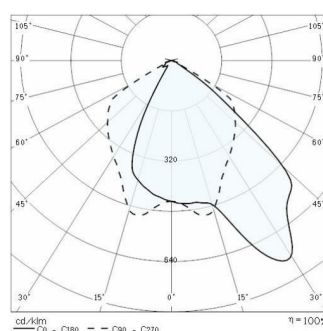

GUELL ZERO A/W

Part number	06115794
Lampholder:	LED
Light Source:	LED
Wattage (W):	15 W
Finish / RAL:	Metallic grey
Insulation class:	I
Degree of protection:	IP 66
Kelvin:	4000
Power factor:	COS ϕ \geq 0,9
Optic:	ASYMMETRIC WIDE REFLECTOR
Lightsource lumen output:	1416 lm
Luminaire lumen output:	855 lm
Lifetime:	150000 h
Percent lumen depreciation:	L70

PHOTOMETRIC DATA

TECHNICAL DRAWINGS