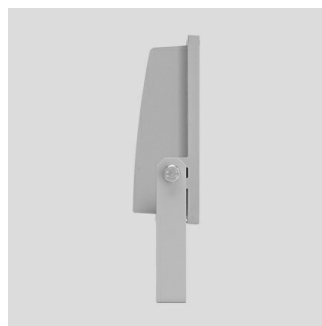

GUELL ZERO A/W

Part number	06115794
Lampholder:	LED
Light Source:	LED
Wattage (W):	15 W
Finish / RAL:	Metallic grey
Insulation class:	I
Degree of protection:	IP 66
Kelvin:	4000
Power factor:	COS ϕ \geq 0,9
Optic:	ASYMMETRIC WIDE REFLECTOR
Lightsource lumen output:	1416 lm
Luminaire lumen output:	855 lm
Lifetime:	150000 h
Percent lumen depreciation:	L70

Description

- LED floodlight for indoor and outdoor lighting, comprising:
- Die-cast aluminum housing chemically pre-treated and painted with polyester powder coating
 - Flat tempered glass diffuser
 - Diffuser permanently sealed to the housing through a high temperature resistant silicone glue
 - Very high performance asymmetrical reflector made of 99.99% plated aluminium, polished, oxidised and free of iridescence
 - Stainless steel external screws
 - Stainless steel locking springs for the glass
 - Powder coated steel bracket
 - Complete with 1 metre of cable H05RN-F 3G1 mm²