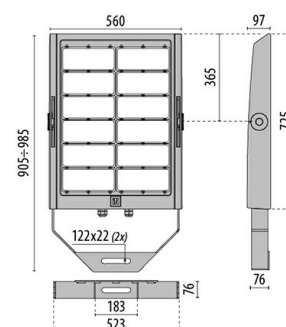

SQUARE PRO 96/3 ELL

Part number	06271194
Lampholder:	LED
Light Source:	LED
Wattage:	830 W
Finish:	GR-94 / Metallic grey / Textured
Insulation class:	I
Degree of protection:	IP66
IK-J-xxIP:	IK07 3J xx5
CRI:	90
Kelvin:	5700
Optic:	ELLIPTICAL REFLECTOR
Optic Beam:	30°x40°
Lightsource lumen output:	93120 lm
Luminaire lumen output:	79983 lm
L:	L80
B:	B10
Lifetime:	108000 h
Ta MIN luminaire:	-40°
Ta MAX luminaire:	40°
ULR:	0%
IPEA* (Area Lighting):	A
IPEA* (Cycle/Pedestrian Lighting):	B
IPEA* (Green Areas):	B
IPEA* (Historical Areas):	A+
Luminous Intensity Class:	G*6

Description

LED floodlight with superior output for interior and exterior professional lighting of large areas and sports' facilities, comprising of:

- Die-cast aluminium housing chemically pre-treated and painted with polyester powder coating
- Optical unit comprising of lenses especially designed for a maximum performance and light distribution. The lenses are made of a specific optical polycarbonate which ensures the best available transmittance combined with the maximum achievable resistance to UV rays and heat
- Elliptical lens
- Anti-aging silicone gasket
- Built-in electrical connection box with aluminium cover
- Waterproof cable gland M25x1.5 for cables Ø 9- Ø 16 mm
- Light beam obtained by the combination of multiple LED modules
- Colour rendering index Ra > 90
- Stainless steel external screws
- Steel bracket, hot galvanised and painted in polyester powder
- Graduated goniometer for aiming purposes
- The SQUARE PRO output includes the losses of the power unit
- To feed the SQUARE PRO only use the supply groups supplied as accessories
- Photometric data measure according to UNI EN 13032-4 and IES LM-79-08

Photometric data

Technical drawings

CONTROL GEAR

SQUARE PRO 96/3

14473601
Drivers unit 900 W - 1,4 A - 3CH - 220-240 V 50/60 Hz

14474094
Drivers box 900 W - 1,4 A - 3CH - 220-240 V 50/60 Hz

14474194
Drivers box 900 W 1,4A-3CH-DIM DALI