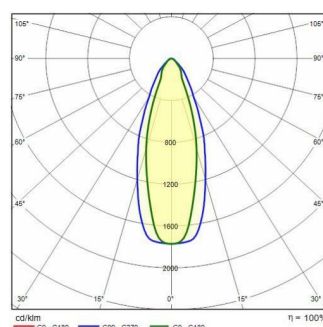

SQUARE PRO 96/3 ELL

Part number	06271194
Lampholder:	LED
Light Source:	LED
Wattage:	830 W
Finish:	GR-94 / Metallic grey / Textured
Insulation class:	I
Degree of protection:	IP66
IK-J-xxIP:	IK07 3J xx5
CRI:	90
Kelvin:	5700
Optic:	ELLIPTICAL REFLECTOR
Optic Beam:	30°x40°
Lightsource lumen output:	93120 lm
Luminaire lumen output:	79983 lm
L:	L80
B:	B10
Lifetime:	108000 h
Ta MIN luminaire:	-40°
Ta MAX luminaire:	40°
ULR:	0%
IPEA* (Area Lighting):	A
IPEA* (Cycle/Pedestrian Lighting):	B
IPEA* (Green Areas):	B
IPEA* (Historical Areas):	A+
Luminous Intensity Class:	G*6

Description

LED floodlight with superior output for interior and exterior professional lighting of large areas and sports' facilities, comprising of:

- Die-cast aluminium housing chemically pre-treated and painted with polyester powder coating
- Optical unit comprising of lenses especially designed for a maximum performance and light distribution. The lenses are made of a specific optical polycarbonate which ensures the best available transmittance combined with the maximum achievable resistance to UV rays and heat
- Elliptical lens
- Anti-aging silicone gasket
- Built-in electrical connection box with aluminium cover
- Waterproof cable gland M25x1.5 for cables Ø 9- Ø 16 mm
- Light beam obtained by the combination of multiple LED modules
- Colour rendering index Ra > 90
- Stainless steel external screws
- Steel bracket, hot galvanised and painted in polyester powder
- Graduated goniometer for aiming purposes
- The SQUARE PRO output includes the losses of the power unit
- To feed the SQUARE PRO only use the supply groups supplied as accessories
- Photometric data measure according to UNI EN 13032-4 and IES LM-79-08

Photometric data

Technical drawings

CONTROL GEAR

SQUARE PRO 96/3

14473601
Drivers unit 900 W - 1,4 A - 3CH - 220-240 V 50/60 Hz

14474094
Drivers box 900 W - 1,4 A - 3CH - 220-240 V 50/60 Hz

14474194
Drivers box 900 W 1,4A-3CH-DIM DALI