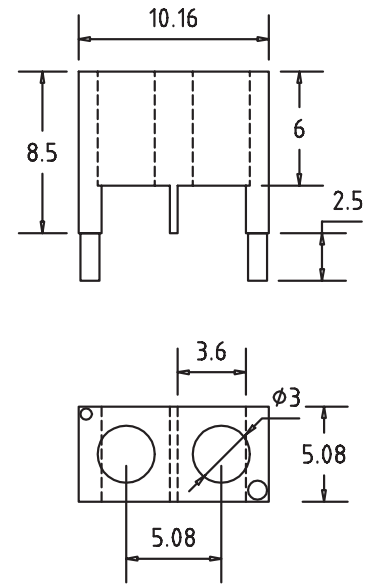

**Series KLP03-XX**

Dimensions in mm (typical)

Code	L = Length
KLP 03-04	2,5 mm
KLP 03-10	8,5 mm
KLP 03-15	13,5 mm
KLP 03-20	18,5 mm
KLP 03-40	38,5 mm
KLP 03-50	48,5 mm
Your length L = .....	

**K21399**

Dimensions in mm (typical)

**RECOMMENDED LEDS:**

Size	Color	Range intensity (mcd)
1206	All	7,5÷140
PLCC2	All	4,2÷72
0805	All	2÷60
0603	All	10÷60

**OPTIONS AVAILABLE**

- ◆ Other standard lengths - from 1 to 50 mm
- ◆ Different shapes and lengths
- ◆ Different fixing systems on P.C.B.