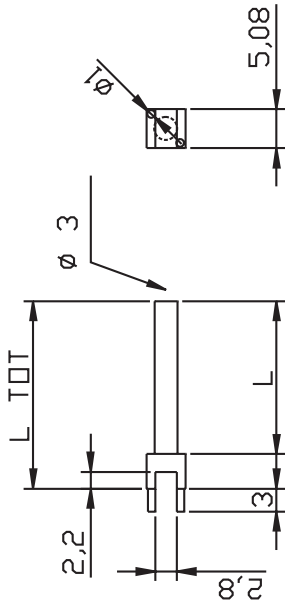

**Series KLP03-XX**

Dimensions in mm (typical)

Code	L = Length
KLP 03-04	2,5 mm
KLP 03-10	8,5 mm
KLP 03-15	13,5 mm
KLP 03-20	18,5 mm
KLP 03-40	38,5 mm
KLP 03-50	48,5 mm
Your length L = .....	

**K21399**

Dimensions in mm (typical)

**RECOMMENDED LEDS:**

Size	Color	Range intensity (mcd)
1206	All	7,5÷140
PLCC2	All	4,2÷72
0805	All	2÷60
0603	All	10÷60

**OPTIONS AVAILABLE**

- ◆ Other standard lengths - from 1 to 50 mm
- ◆ Different shapes and lengths
- ◆ Different fixing systems on P.C.B.