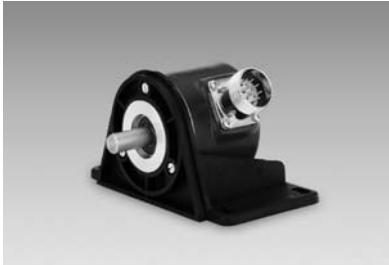

Accessories

Mounting accessories

Mounting accessories

Part number

Z 119.017 Mounting angle for clamping flange

Dimensions