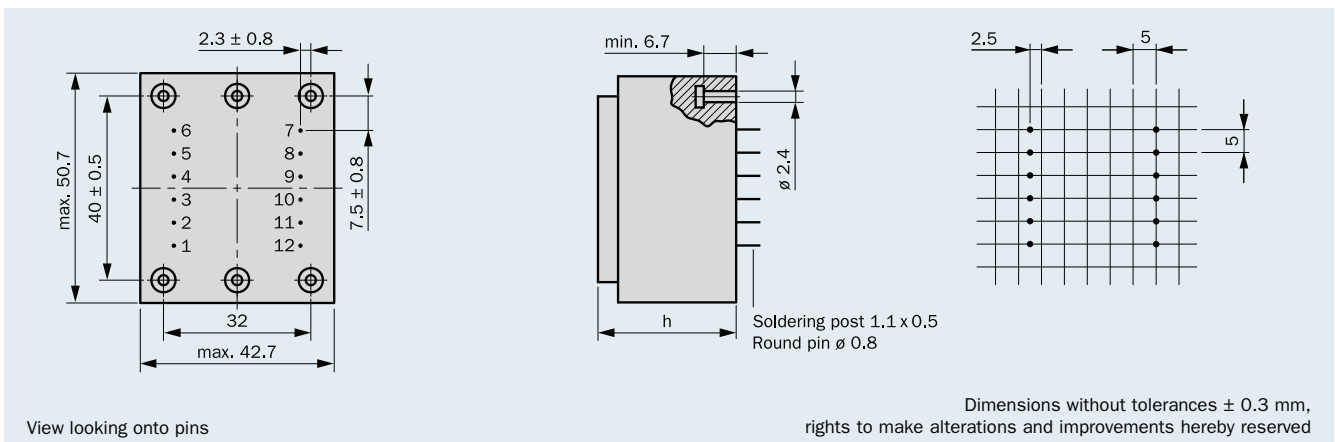

	DIN EN 61558-2-6	VDE	on request
	DIN EN 60 335-1	VDE	102961/84814
	UL 5085-3	UL	on request
	UL 5085-1	UL	on request
	C22.2	CSA	on request

Individual version!

Parallel to the cataloged EI 48 series transformers, HAHN also produces other variants, e.g. with integrated thermo fuse or thermo switch, other housing, fixing- and connective options as well as non-encapsulated transformers.

- according to REACH regulation
- according to RoHs regulation

Type cast housing “0” with fixing band

Type cast housing “SV” for upright mounting