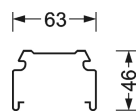

Lighting technology

-
SDT 1500/I