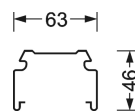

Lighting technology

-
SDT 1500/I