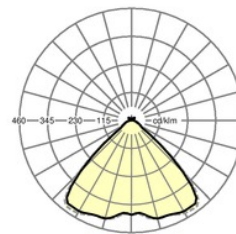

Lighting technology

Individual.Lens.Optic-direct wide distribution
SDGVOB LED 8000 lm 840

η_{LB} 100 %
lm/W 139
 $\phi \downarrow / \uparrow$ 98 % / 2 %
UGRq/l 21.3 / 21.8