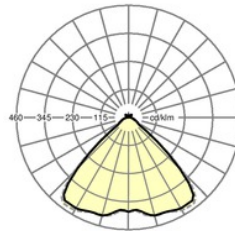

Lighting technology

Individual.Lens.Optic-direct wide distribution
SDGVOB LED 10000 lm 840

η_{LB} 100 %
lm/W 131
 $\phi \downarrow / \uparrow$ 98 % / 2 %
UGRq/l 22.1 / 22.5