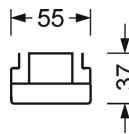

Category (ETIM):	Device mounts
Type:	Device mounts IP20 SDGOTB LED
Order number:	18530104100
Configuration:	LED, Colour rendering/Light colour CRI \geq 80 / 4000K
LED service life:	50000h L80/B10
Operating device:	Electronic driver (1 pcs.)
Mains voltage:	230V / 50Hz
System performance (W):	26
Luminaire luminous flux (lm):	4000
Luminaire luminous efficacy (lm/W):	156
Energy efficiency class:	A++
Ambient temperatures:	10°C / 45°C
Certifications:	IP 20, protection class I, BAP 65°<3000, ENEC10 VDE, F, DIN10500/Food, Indoor, CE
Colour of the housing:	traffic white RAL 9016
Weight (net) (kg):	1.9
Dimensions LxWxH/DxH (mm):	1531 x 55 x 37
EAN-number:	4020863325597
Commodity code:	94051098

Dimensions LxWxH/DxH (mm): 1531 x 55 x 37
 Configuration: LED, Colour rendering/Light colour CRI \geq 80 / 4000K
 LED service life: 50000h L80/B10
 Luminaire luminous flux (lm): 4000
 Luminaire luminous efficacy (lm/W): 156
 Operating device: Electronic driver (1 pcs.)
 System performance (W): 26
 Energy efficiency class: A++
 Conditions: Suitable for use in ambient temperatures of 10°C to 45°C
 Certifications: IP 20, protection class I, BAP 65°<3000, ENEC10 VDE, F, DIN10500/Food, Indoor, CE

Lighting technology

Individual.Lens.Optic-direct narrow/wide distribution
 SDGOTB LED 4000 lm 840

η_{LB}	100 %
lm/W	156
$\phi \downarrow / \uparrow$	98 % / 2 %
UGRq/l	16.6 / 16.9
BAP	65° < 3000cd/m ²

Accessories