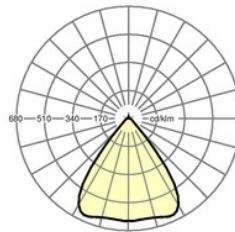

η_{LB}	100 %
lm/W	156
$\phi \downarrow / \uparrow$	98 % / 2 %
UGRq/l	16.6 / 16.9
BAP	65° < 3000cd/m²

Accessories