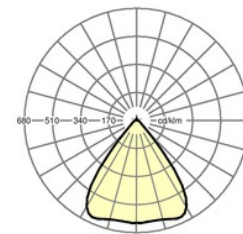

Lighting technology

Individual.Lens.Optic-direct narrow/wide distribution
SDGSOTB LED 6000 lm 840

η_{LB}	100 %
lm/W	148
$\phi \downarrow / \uparrow$	98 % / 2 %
UGRq/l	17.8 / 18.1
BAP	65° < 3000cd/m²