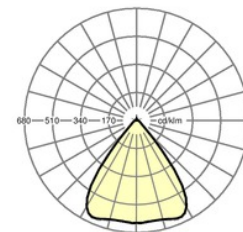

Lighting technology

Individual.Lens.Optic-direct narrow/wide distribution
SDGSOTB LED 8000 lm 840

η_{LB} 100 %
lm/W 139
 $\phi \downarrow / \uparrow$ 98 % / 2 %
UGRq/l 18.8 / 19.1

Accessories