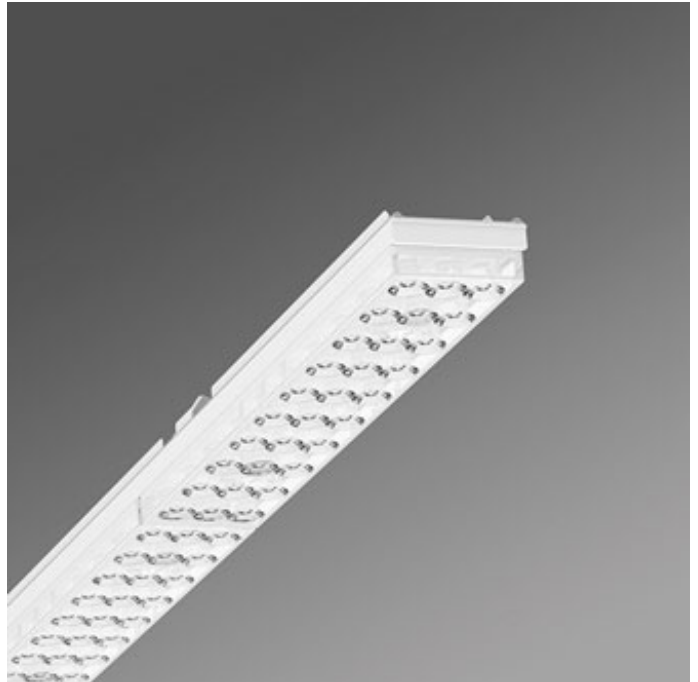

Quick-fit mounting system Device mount IP 54; Device mount made of galvanised, profiled sheet steel, surface coated with polyester resin enamel. Toolless fastening with two integrated pressure locks. Light technical element with transparent seal, end faces made of plastic, all-round closed seal to mounting rail. Housing colour traffic white RAL 9016; Direct, open light distribution, individual. lens. optic made of polycarbonate. Heat-resistant cables including fixed 3-pole rapid installation plug connector with tool-less phase pre-selection and locating finger.

Dimensions LxWxH/DxH (mm): 1531 x 55 x 37
Configuration: LED, Colour rendering/Light colour CRI $\geq$ 80 / 4000K
LED service life: 50000h L80/B10
Luminaire luminous flux (lm): 8000
Luminaire luminous efficacy (lm/W): 139
Operating device: Electronic driver (1 pcs.)
System performance (W): 56
Energy efficiency class: A++
Conditions: Suitable for use in ambient temperatures of -20°C to 35°C
Certifications: IP 54, protection class I, ENEC10 VDE, F, D, DIN10500/Food, Indoor, CE

Regiolux GmbH
Type: SDGSOTB LED 8000 840 ET vw
Article number: 18630304100
Product deep link:
<http://www.regiolux.de/de/article/18630304100>
5 year guarantee after registration on website.

SDGSOTB LED 8000lm 840 - vw - ET - 18630304100