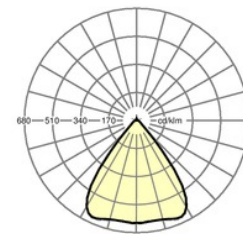

Dimensions LxWxH/DxH (mm): 1531 x 55 x 37
 Configuration: LED, Colour rendering/Light colour CRI \geq 80 / 4000K
 LED service life: 50000h L80/B10
 Luminaire luminous flux (lm): 8000
 Luminaire luminous efficacy (lm/W): 139
 Operating device: Electronic driver DALI (1 pcs.)
 System performance (W): 56
 Energy efficiency class: A++
 Conditions: Suitable for use in ambient temperatures of -20°C to 35°C
 Certifications: IP 54, protection class I, ENEC10 VDE, F, D, DIN10500/Food, Indoor, CE

Lighting technology

Individual.Lens.Optic-direct narrow/wide distribution
 SDGSOTB LED 8000 lm 840

η_{LB} 100 %
 lm/W 139
 $\phi \downarrow / \uparrow$ 98 % / 2 %
 UGRq/l 18.8 / 19.1