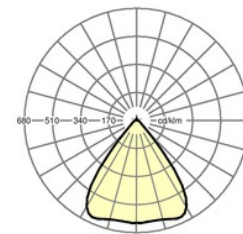

Dimensions LxWxH/DxH (mm): 1531 x 55 x 37
 Configuration: LED, Colour rendering/Light colour CRI \geq 80 / 4000K
 LED service life: 50000h L80/B10
 Luminaire luminous flux (lm): 10000
 Luminaire luminous efficacy (lm/W): 130
 Operating device: Electronic driver (1 pcs.)
 System performance (W): 75
 Energy efficiency class: A++
 Conditions: Suitable for use in ambient temperatures of -20°C to 25°C
 Certifications: IP 54, protection class I, ENEC10 VDE, F, D, DIN10500/Food, Indoor, CE

Lighting technology

Individual.Lens.Optic-direct narrow/wide distribution
 SDGSOTB LED 10000 lm 840

η_{LB} 100 %
 lm/W 130
 $\phi \downarrow / \uparrow$ 98 % / 2 %
 UGRq/l 19.6 / 19.9