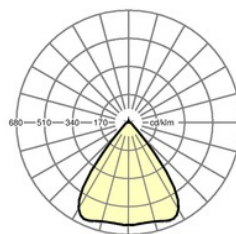

Dimensions LxWxH/DxH (mm): 1531 x 55 x 37
Configuration: LED, Colour rendering/Light colour CRI \geq 80 / 4000K

LED service life: 50000h L80/B10
Luminaire luminous flux (lm): 10000
Luminaire luminous efficacy (lm/W): 130
Operating device: Electronic driver DALI (1 pcs.)
System performance (W): 75
Energy efficiency class: A++
Conditions: Suitable for use in ambient temperatures of -20°C to 25°C
Certifications: IP 54, protection class I, ENEC10 VDE, F, D, DIN10500/Food, Indoor, CE

Lighting technology

Individual.Lens.Optic-direct narrow/wide distribution
SDGSOTB LED 10000 lm 840

η_{LB} 100 %
lm/W 130
 $\phi \downarrow / \uparrow$ 98 % / 2 %
UGRq/l 19.6 / 19.9