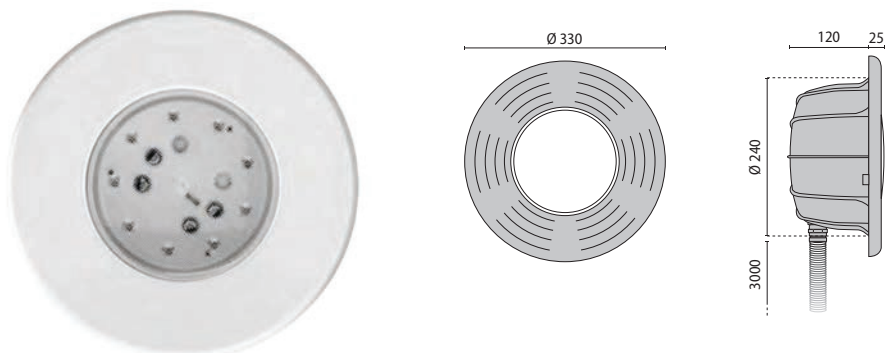

AQUAMAXI

Colors:

87

Underwater luminaire, comprising:

- ↳ Technopolymer housing
- ↳ Polycarbonate diffuser
- ↳ White 6500 K or RGB LEDs
- ↳ Stainless steel locking screws
- ↳ Stainless steel springs for fixing the luminaire to the outer housing
- ↳ Technopolymer outer housing for recessed wall mounting (version /R) complete with vanity trim, junction box, gaskets, connection hose and screws. Suitable for installations in concrete, tiled pools or in pools made with steel panels and liners.
- ↳ Complete with 3 metres H07RN8-F 2x6 mm² cable
- ↳ Must only function totally submerged in fresh water and they must only be powered by a low voltage of 12 V
- ↳ To be powered only with 12 V AC safety transformers, available as accessory
- ↳ IP68 up to 3 meters

Lamps

 LED n. 9 LED - 30 W

AQUAMAXI/R C/EW

IK07 2J xx5

LED NUMBER	WATTAGE	ILCOS	LBS	COLOUR/ RAL	CLASS		KELVIN	COS ϕ $\geq 0,9$	EEL	OPTIC	OPTIC BEAM	LIGHTSOURCE LUMEN OUTPUT	LUMINAIRE LUMEN OUTPUT	LIFETIME	L	°C	PART NUMBER	REMARKS	EURO
Power LED + 3 m H07RN8 - F 2X6 mm²																			
n. 9 LED	30W	LED	-	87	III		6500	-	-	C/EW	-	1800 lm	-	50000 h	L70	-	06086120	¹	

AQUAMAXI/R RGB C/EW

IK07 2J xx5

LED NUMBER	WATTAGE	ILCOS	LBS	COLOUR/ RAL	CLASS		KELVIN	COS ϕ $\geq 0,9$	EEL	OPTIC	OPTIC BEAM	LIGHTSOURCE LUMEN OUTPUT	LUMINAIRE LUMEN OUTPUT	LIFETIME	L	°C	PART NUMBER	REMARKS	EURO
LED RGB + 3 m H07RN8 - F 2x6 mm²																			
n. 9 LED	30W	LED	-	87	III		rgb	-	-	C/EW	-	1015 lm	-	50000 h	L70	-	06086220	¹	