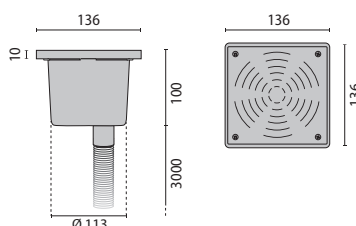

1) Power supply 12 V