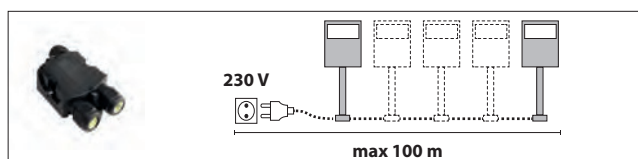

A0661

Continuous mounted luminaire