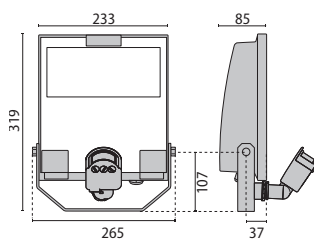

GUELL 1 DE TEK S/W

IK07 3J xx5

LED NUMBER	WATTAGE	ILCOS	LBS	COLOUR/ RAL	CLASS	KELVIN	COS φ ≥ 0,9	EEL	OPTIC	OPTIC BEAM	LIGHTSOURCE LUMEN OUTPUT	LUMINAIRE LUMEN OUTPUT	LIFETIME	L	°C	PART NUMBER	REMARKS	EURO	
Power LED 220/240 V 50/60 Hz																			
n. 1 LED	58 W	-	-	94	I	4000	•	-	S/W	-	6917 lm	4795 lm	150000 h	L70	-	06119994			

OPTIONAL ACCESSORIES

DESCRIPTION	COLOUR	PART NUMBER	EURO
GUELL 1			
A0652 Louvre GUELL 1 Asymmetrical	-	14173120	
A0651 Louvre GUELL 1 Symmetrical	-	14173020	
A0653 Soft glass GUELL 1	94	14173294	
A0650 Protective grid GUELL 1	-	14172902	
A0661 Connection box IP 66	-	14174220	
A0654/500 Wall support 500 mm GUELL 1/2	94	14173394	
A0654/1000 Wall support 1000 mm GUELL 1/2	94	14173494	
A0668/1 Single pole top support GUELL 1	94	14453194	
A0668/2 Double pole top support GUELL 1	94	14453294