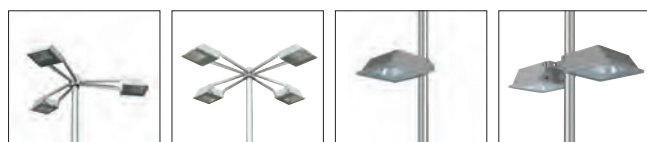

A0308/3 - 120°   **A0308/4**   **A0259/1**   **A0259/2**