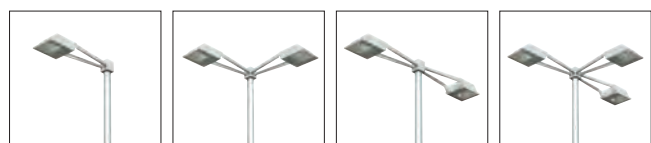

A0363/1   **A0363/2 - 90°**   **A0363/2 - 180°**   **A0363/3 - 90°**