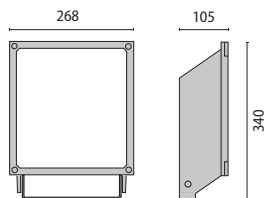

WIN 01 C/I

IK08 5J xx5

LAMPHOLDER	WATTAGE	ILCOS	LBS	COLOUR/ RAL	CLASS		KELVIN	COS ϕ ≥ 0.9	EEI	OPTIC	OPTIC BEAM	LIGHTSOURCE LUMEN OUTPUT	LUMINAIRE LUMEN OUTPUT	LIFETIME	L	°C	PART NUMBER	REMARKS	EURO
Discharge - magnetic ballast 230 V 50 Hz																			
RX7S	1x70 W	SD-MD	HST-DE-MF-HIT-DE	94	I	•	-	•	-	C/I	-	-	-	-	-	-	05126594		
RX7S	1x70 W	MD	HIT-DE	94	I	•	4200	•	-	C/I	-	-	-	-	-	-	07014794		
RX7S	1x150 W	SD-MD	HST-DE-MF-HIT-DE	94	I	•	-	•	-	C/I	-	-	-	-	-	-	05126694		
RX7S	1x150 W	MD	HIT-DE	94	I	•	4200	•	-	C/I	-	-	-	-	-	-	07014894		

K) When Kelvin degree information is provided, the fixture is complete with lamp.