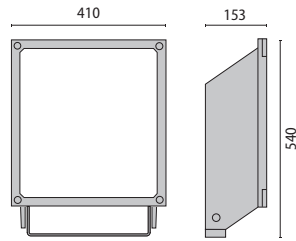

WIN 02 C/I

IK08 6J xx5

LAMPHOLDER	WATTAGE	ILCOS	LBS	COLOUR/ RAL	CLASS		KELVIN	COS ϕ ≥ 0.9	EEL	OPTIC	OPTIC BEAM	LIGHTSOURCE LUMEN OUTPUT	LUMINAIRE LUMEN OUTPUT	LIFETIME	L	°C	PART NUMBER	REMARKS	EURO

Discharge - magnetic ballast 230 V 50 Hz

Fc2	1x250 W	MD	HIT-DE	94	I	-	-	•	-	C/I	-	-	-	-	-	-	-	05144694		

K) When Kelvin degree information is provided, the fixture is complete with lamp.