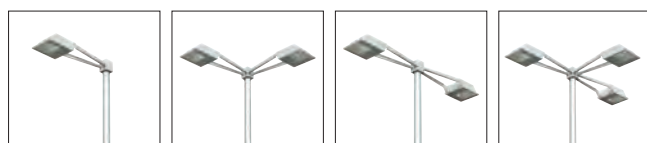

A0308/1   **A0308/2 - 90°**   **A0308/2 - 180°**   **A0308/3 - 90°**