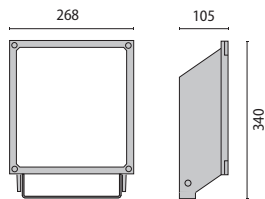

WIN 01 S/W

IK08 5J xx5

LAMPHOLDER	WATTAGE	ILCOS	LBS	COLOUR/ RAL	CLASS		KELVIN	COS ϕ ≥ 0.9	EEI	OPTIC	OPTIC BEAM	LIGHTSOURCE LUMEN OUTPUT	LUMINAIRE LUMEN OUTPUT	LIFETIME	L	°C	PART NUMBER	REMARKS	EURO
Discharge - magnetic ballast 230 V 50 Hz																			
RX7S	1x70 W	SD-MD	HST-DE-MF-HIT-DE	94	I	•	-	•	-	S/W	-	-	-	-	-	-	05144894		
RX7S	1x70 W	MD	HIT-DE	94	I	•	4200	•	-	S/W	-	-	-	-	-	-	07017294		
RX7S	1x150 W	SD-MD	HST-DE-MF-HIT-DE	94	I	•	-	•	-	S/W	-	-	-	-	-	-	05144994		
RX7S	1x150 W	MD	HIT-DE	94	I	•	4200	•	-	S/W	-	-	-	-	-	-	07017394