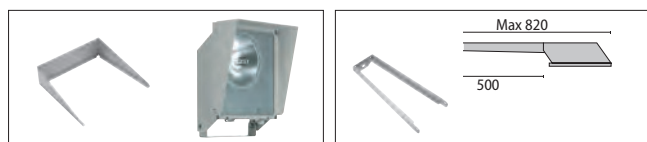

A0285   **A0287/500**