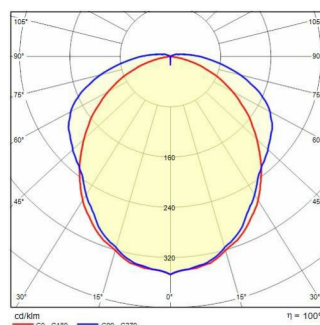

ACRO BASIC EQ136

| | |
|--------------------------------|----------------------------------|
| Part number | 3103939 |
| Lampholder: | LED |
| Light Source: | LED |
| Wattage: | 23 W |
| Finish: | GR-RAL7035 / Grey RAL7035 / Matt |
| Insulation class: | I |
| Degree of protection: | IP66 |
| IK-J-xxIP: | IK03 0.35J xx1 |
| CRI: | 80 |
| Kelvin: | 4000 |
| Power factor: | COS ϕ \geq 0,9 |
| Optic: | Symmetric extra wide reflector |
| Luminaire lumen output: | 3000 lm |
| L: | L70 |
| B: | B50 |
| Lifetime: | 54000 h |
| Ta MIN luminaire: | -40° |
| Ta MAX luminaire: | 45° |

Photometric data

Technical drawings