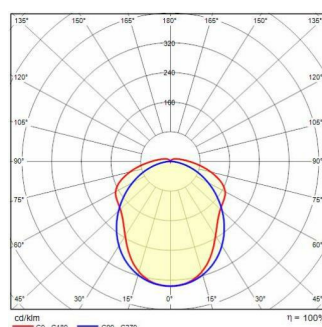

ACRO BASIC EQ158

Part number	3103941
Lampholder:	LED
Light Source:	LED
Wattage:	29 W
Finish:	GR-RAL7035 / Grey RAL7035 / Matt
Insulation class:	I
Degree of protection:	IP66
IK-J-xxIP:	IK03 0.35J xx1
CRI:	80
Kelvin:	4000
Power factor:	$\text{COS}\phi \geq 0,9$
Optic:	Symmetric extra wide reflector
Luminaire lumen output:	4300 lm
L:	L70
B:	B50
Lifetime:	54000 h
Ta MIN luminaire:	-40°
Ta MAX luminaire:	40°

Photometric data

Technical drawings