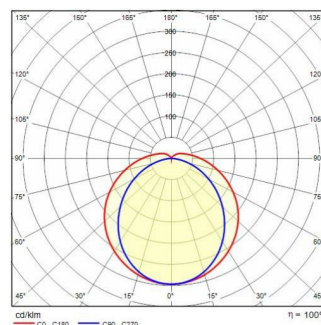

ACRO+ EQ158

Part number	3103927
Lampholder:	LED
Light Source:	LED
Wattage:	33 W
Finish:	GR-RAL7035 / Grey RAL7035 / Matt
Insulation class:	I
Degree of protection:	IP66
IK-J-xxIP:	IK03 0.35J xx1
CRI:	80
Kelvin:	4000
Power factor:	$\text{COS}\phi \geq 0,9$
Optic:	Symmetric extra wide reflector
Luminaire lumen output:	4100 lm
L:	L70
B:	B50
Lifetime:	60000 h
Ta MIN luminaire:	-15°
Ta MAX luminaire:	40°

Photometric data

Technical drawings