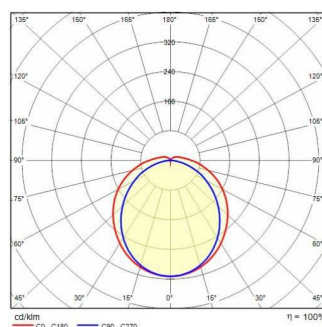

ACRO+ EQ258

Part number	3103932
Lampholder:	LED
Light Source:	LED
Wattage:	59 W
Finish:	GR-RAL7035 / Grey RAL7035 / Matt
Insulation class:	I
Degree of protection:	IP66
IK-J-xxIP:	IK03 0.35J xx1
CRI:	80
Kelvin:	4000
Power factor:	$\text{COS}\phi \geq 0,9$
Optic:	Symmetric extra wide reflector
Luminaire lumen output:	6500 lm
L:	L70
B:	B50
Lifetime:	60000 h
Ta MIN luminaire:	-25°
Ta MAX luminaire:	35°

Photometric data

Technical drawings