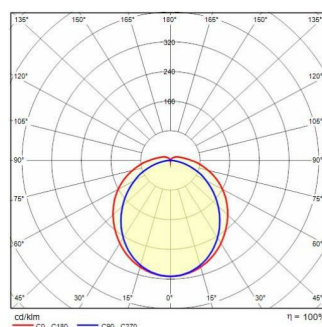

ACRO+ EQ258

Part number	3103933
Lampholder:	LED
Light Source:	LED
Wattage:	59 W
Finish:	GR-RAL7035 / Grey RAL7035 / Matt
Insulation class:	I
Degree of protection:	IP66
IK-J-xxIP:	IK08 5J xx5
CRI:	80
Kelvin:	4000
Power factor:	$\text{COS}\phi \geq 0,9$
Optic:	Symmetric extra wide reflector
Luminaire lumen output:	6500 lm
L:	L70
B:	B50
Lifetime:	60000 h
Ta MIN luminaire:	5°
Ta MAX luminaire:	40°

Photometric data

Technical drawings