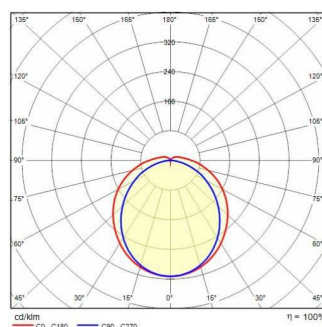

ACRO+ EQ258

Part number	3103934
Lampholder:	LED
Light Source:	LED
Wattage:	59 W
Finish:	GR-RAL7035 / Grey RAL7035 / Matt
Insulation class:	I
Degree of protection:	IP66
IK-J-xxIP:	IK03 0.35J xx1
CRI:	80
Kelvin:	4000
Power factor:	$\text{COS}\phi \geq 0,9$
Optic:	Symmetric extra wide reflector
Luminaire lumen output:	6500 lm
L:	L70
B:	B50
Lifetime:	60000 h
Ta MIN luminaire:	-25°
Ta MAX luminaire:	35°

Photometric data

Technical drawings