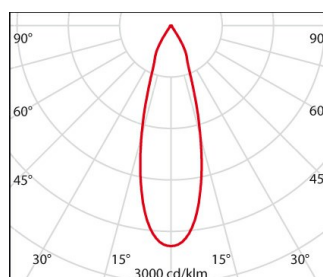

Photometric data