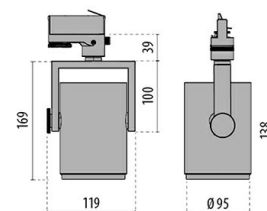

Technical drawings