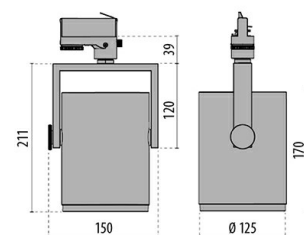

## Description

LED track light for interior, including:

- Extruded aluminium profile and die-cast aluminium spotlight housing, powder-coated
- Tilting and turning spotlight head
- High-brilliance spherical faceted reflector for maximum lamp performance and neutral colour rendering
- Bayonet-closure ring for a toolless replacement the of the reflector and the louvre
- Reflector in Medium design
- Colour tolerance according to MacAdam ≤ 3 SDCM
- LED lifetime 60.000 h at 80% luminous flux (L80B10)
- Universal tri-phase adaptor included
- Complete with electric converter
- Quick installation without tools
- Complete with clear safety glass pane

## Technical drawings