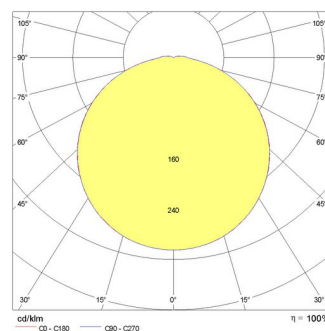

BLIZ ROUND 30

Part number	304216
Lampholder:	LED
Light Source:	LED
Wattage:	30 W
Finish:	AN-96 / Anthracite gray / Textured
Insulation class:	I
Degree of protection:	IP65
IK-J-xxIP:	IK08 5J xx5
CRI:	80
Kelvin:	4000
Power factor:	$\text{COS}\phi \geq 0,9$
Optic:	Symmetric extra wide reflector
Lightsource lumen output:	4539 lm
Luminaire lumen output:	2343 lm
L:	L80
B:	B10
Lifetime:	60000 h
Ta MIN luminaire:	-20°
Ta MAX luminaire:	25°

Photometric data

Technical drawings