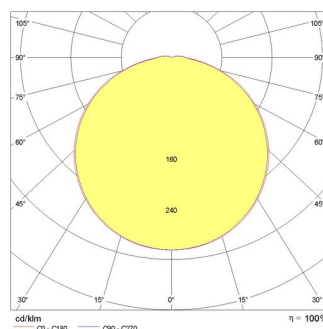

BLIZ ROUND 30 EM/3P

| | |
|----------------------------------|----------------------------------|
| Part number | 304236 |
| Lampholder: | LED |
| Light Source: | LED |
| Wattage: | 21,5 W |
| Finish: | GR-94 / Metallic grey / Textured |
| Insulation class: | I |
| Degree of protection: | IP65 |
| IK-J-xxIP: | IK08 5J xx5 |
| CRI: | 80 |
| Kelvin: | 3000 |
| Power factor: | COS ϕ \geq 0,9 |
| Optic: | Symmetric extra wide reflector |
| Lightsource lumen output: | 3014 lm |
| Luminaire lumen output: | 1555 lm |
| L: | L80 |
| B: | B10 |
| Lifetime: | 60000 h |
| Ta MIN luminaire: | 0° |
| Ta MAX luminaire: | 25° |

Photometric data

Technical drawings