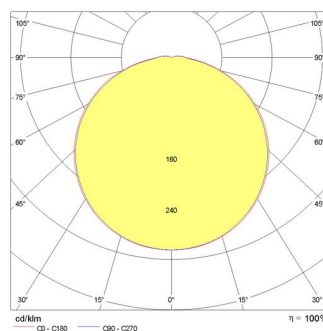

BLIZ ROUND 30

| | |
|----------------------------------|------------------------------------|
| Part number | 304246 |
| Lampholder: | LED |
| Light Source: | LED |
| Wattage: | 21,5 W |
| Finish: | AN-96 / Anthracite gray / Textured |
| Insulation class: | I |
| Degree of protection: | IP65 |
| IK-J-xxIP: | IK08 5J xx5 |
| CRI: | 80 |
| Kelvin: | 4000 |
| Power factor: | $\text{COS}\phi \geq 0,9$ |
| Optic: | Symmetric extra wide reflector |
| Lightsource lumen output: | 3229 lm |
| Luminaire lumen output: | 1673 lm |
| L: | L80 |
| B: | B10 |
| Lifetime: | 60000 h |
| Ta MIN luminaire: | -25° |
| Ta MAX luminaire: | 35° |

Photometric data

Technical drawings