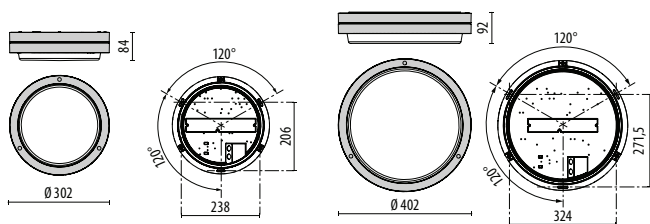

BLIZ ROUND
30

BLIZ ROUND
40

Please visit our web site
www.performanceinlighting.com
for the latest updated versions available.