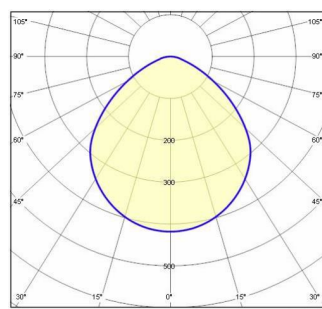

Photometric data