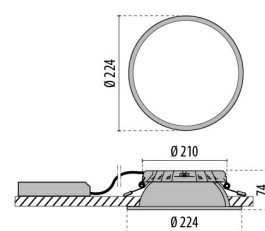

DL ROUND MAXI

Part number	3108970
Lampholder:	LED
Light Source:	LED
Wattage:	15 W
Finish:	SL-10 / Silver / Textured
Insulation class:	I
Degree of protection:	IP20
IK-J-xxIP:	IK07 2J xx5
CRI:	90
Kelvin:	3000
Power factor:	COS ϕ \geq 0,9
Optic:	Extra wide circle reflector
Optic Beam:	2 x 45°
Lightsource lumen output:	2350 lm
Luminaire lumen output:	2080 lm
L:	L80
B:	B10
Lifetime:	50000 h
Ta MIN luminaire:	10°
Ta MAX luminaire:	40°

Description

- Recessed, modular, square LED downlight for indoor, comprising:
- LED module, die-cast aluminium heat sink, reflector with integrated ceiling trim, diffuser and external supply unit
 - All components can be tool-less replaced lately
 - Integrated diffuser with optimum diffusion for a very high level of uniformity
 - Excellent dissipation with die-cast aluminium heat sink with FAST "Flexible Air Stream Technology"
 - Built-in driver
 - Suitable for ceiling tile thickness from 1-25 mm
 - Quick installation without tools

Options:

- High-shine modular radial louvre reflector with integrated ceiling frame made of metallised injection-moulded ABS with light-tight connection to LED module
- Reflector with integrated ceiling trim made of injection-moulded ABS in white with light-tight connection to LED module and matte plastic pane (IP54)

Photometric data

Technical drawings

OPTIONAL ACCESSORIES

DL ROUND MAXI

3109010
White reflector DL ROUND MAXI

3109011
BLACK REFLECTOR DL ROUND MAXI

3109012
LOUVRE DL ROUND MAXI

3109013
WHITE OPTIC IP54 DL ROUND MAXI