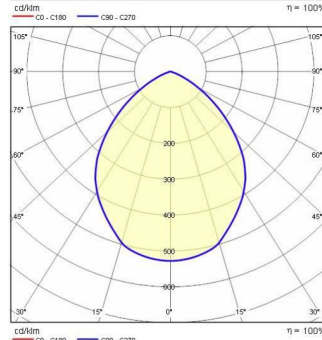

Photometric data