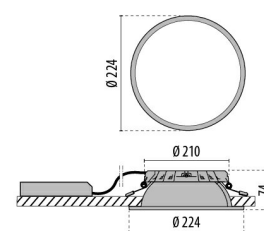

DL ROUND MAXI

Part number	3108972
Lampholder:	LED
Light Source:	LED
Wattage:	15 W
Finish:	SL-10 / Silver / Textured
Insulation class:	I
Degree of protection:	IP20
IK-J-xxIP:	IK07 2J xx5
CRI:	80
Kelvin:	4000
Power factor:	COS ϕ \geq 0,9
Optic:	Extra wide circle reflector
Optic Beam:	2 x 45°
Lightsource lumen output:	2500 lm
Luminaire lumen output:	2260 lm
L:	L80
B:	B10
Lifetime:	50000 h
Ta MIN luminaire:	10°
Ta MAX luminaire:	40°

Description

- Recessed, modular, round LED downlight for indoor, comprising:
- LED module, die-cast aluminium heat sink, reflector with integrated ceiling trim, diffuser and external supply unit
 - All components can be tool-less replaced lately
 - Integrated diffuser with optimum diffusion for a very high level of uniformity
 - Excellent dissipation with die-cast aluminium heat sink with FAST "Flexible Air Stream Technology"
 - Built-in driver
 - DALI dimmable
 - Suitable for ceiling tile thickness from 1-25 mm
 - Quick installation without tools
 - Wieland connector
- Options:
- High-shine modular radial louvre reflector with integrated ceiling frame made of metallised injection-moulded ABS with light-tight connection to LED module
 - Reflector with integrated ceiling trim made of injection-moulded ABS in white with light-tight connection to LED module and matte plastic pane (IP54)

Photometric data

Technical drawings

OPTIONAL ACCESSORIES

DL ROUND MAXI

3109012
LOUVRE DL ROUND MAXI

3109013
WHITE OPTIC IP54 DL ROUND MAXI

3109011
BLACK REFLECTOR DL ROUND MAXI