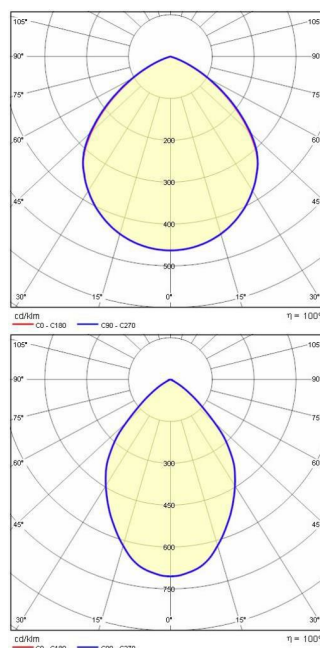

DL ROUND MAXI

Part number	3108972
Lampholder:	LED
Light Source:	LED
Wattage:	15 W
Finish:	SL-10 / Silver / Textured
Insulation class:	I
Degree of protection:	IP20
IK-J-xxIP:	IK07 2J xx5
CRI:	80
Kelvin:	4000
Power factor:	COS ϕ \geq 0,9
Optic:	Extra wide circle reflector
Optic Beam:	2 x 45°
Lightsource lumen output:	2500 lm
Luminaire lumen output:	2260 lm
L:	L80
B:	B10
Lifetime:	50000 h
Ta MIN luminaire:	10°
Ta MAX luminaire:	40°

Photometric data

Technical drawings

OPTIONAL ACCESSORIES

DL ROUND MAXI

3109012
LOUVRE DL ROUND MAXI

3109013
WHITE OPTIC IP54 DL ROUND MAXI

3109011
BLACK REFLECTOR DL ROUND MAXI