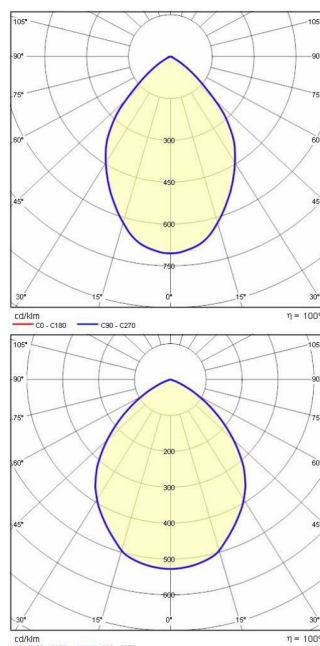

Photometric data