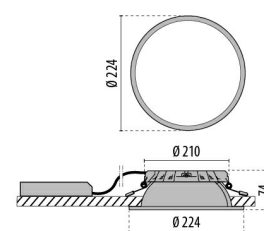

DL ROUND MAXI

Part number	3108976
Lampholder:	LED
Light Source:	LED
Wattage:	21 W
Finish:	SL-10 / Silver / Textured
Insulation class:	I
Degree of protection:	IP20
IK-J-xxIP:	IK07 2J xx5
CRI:	90
Kelvin:	3000
Power factor:	COS ϕ \geq 0,9
Optic:	Extra wide circle reflector
Optic Beam:	2 x 45°
Lightsource lumen output:	3300 lm
Luminaire lumen output:	2895 lm
L:	L80
B:	B10
Lifetime:	50000 h
Ta MIN luminaire:	10°
Ta MAX luminaire:	40°

Description

- Recessed, modular, square LED downlight for indoor, comprising:
- LED module, die-cast aluminium heat sink, reflector with integrated ceiling trim, diffuser and external supply unit
 - All components can be tool-less replaced lately
 - Integrated diffuser with optimum diffusion for a very high level of uniformity
 - Excellent dissipation with die-cast aluminium heat sink with FAST "Flexible Air Stream Technology"
 - Built-in driver
 - Suitable for ceiling tile thickness from 1-25 mm
 - Quick installation without tools

- Options:
- High-shine modular radial louvre reflector with integrated ceiling frame made of metallised injection-moulded ABS with light-tight connection to LED module
 - Reflector with integrated ceiling trim made of injection-moulded ABS in white with light-tight connection to LED module and matte plastic pane (IP54)

Photometric data

Technical drawings

OPTIONAL ACCESSORIES

DL ROUND MAXI

3109010
White reflector DL ROUND MAXI

3109011
BLACK REFLECTOR DL ROUND MAXI

3109012
LOUVRE DL ROUND MAXI

3109013
WHITE OPTIC IP54 DL ROUND MAXI