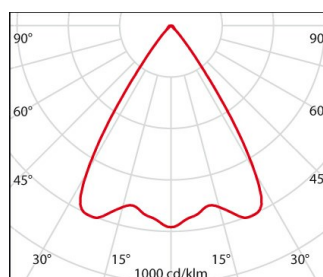

Photometric data