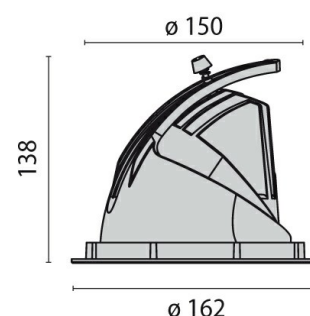

Technical drawings