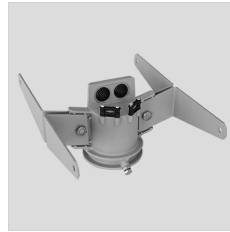

GUELL 1 C/I

Part number	3115041
Lampholder:	LED
Light source:	LED
Wattage:	39 W
Finishing:	GR-94 / Metallic grey / Textured
Insulation class:	I
IP degree of protection:	IP66
IK-J-xxIP:	IK07 3J xx5
CRI:	80
Colour temperature:	3000
Power factor / COS Φ:	0.9
Optic:	Circular Intensive optics
Lightsource lumen output (lm):	5392 lm
Luminaire lumen output (lm):	5130 lm
L:	L90
B:	B20
Lifetime:	120000 h
Min. ambient temperature (°C):	-20
Max. ambient temperature (°C):	40
IPEA* (road lighting):	A7+
IPEA* (large areas, roundabouts):	A7+
IPEA* (cycle-pedestrian):	A6+
IPEA* (green areas):	A6+
IPEA* (historic city centers):	A10+
Luminous Intensity Class:	G*6

Description

- LED floodlight for indoor and outdoor, comprising:
- Die-cast aluminium housing, polyester powder coat finish ISO 9227/12944 - ISO 9223 (C5)
 - Extra clear, toughened, flat glass diffuser
 - High-performance polished, oxidised, iridescence-free, aluminium reflector (Al 99.99)
 - Anti-ageing custom moulded silicone sealing gasket(s)
 - Cable gland M20x1.5 for cables \varnothing 10- \varnothing 14 mm
 - Stainless steel locking hardware
 - Fully integrated stainless steel aluminium spring clips
 - Powder-coated steel tiltable bracket
 - Openable and maintainable luminaire (future-proof)
 - Dimmable ballast available. Consult factory
 - Other colour temperatures (CCT) and colour rendering index (CRI) options available.
- Consult factory
- Photometric data measure according to UNI EN 13032-4 and IES LM-79-08
 - Design by GIORGIO LODI

Photometric data

Technical drawings

OPTIONAL ACCESSORIES

GUELL 1

14172902
Protective grid GUELL 1

14174220
Connection box IP 66

14173394
Wall support 500 mm/19.69" GUELL
1/2

Metallic grey

14173494
Wall support 1000 mm/39.37" GUELL
1/2

Metallic grey

14453194
Single pole top support GUELL 1

Metallic grey

14453294
Double pole top support GUELL 1

Metallic grey

GUELL 1 C/I

14476594
GUELL 1 C/I frosted glass