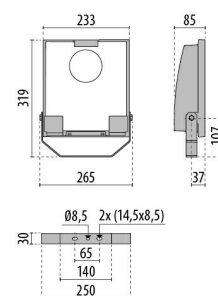

GUELL 1 C/I

Part number	3115041
Lampholder:	LED
Light source:	LED
Wattage:	39 W
Finishing:	GR-94 / Metallic grey / Textured
Insulation class:	I
IP degree of protection:	IP66
IK-J-xxIP:	IK07 3J xx5
CRI:	80
Colour temperature:	3000
Power factor / COS Φ:	0.9
Optic:	Circular Intensive optics
Lightsource lumen output (lm):	5392 lm
Luminaire lumen output (lm):	5130 lm
L:	L90
B:	B20
Lifetime:	120000 h
Min. ambient temperature (°C):	-20
Max. ambient temperature (°C):	40
IPEA* (road lighting):	A7+
IPEA* (large areas, roundabouts):	A7+
IPEA* (cycle-pedestrian):	A6+
IPEA* (green areas):	A6+
IPEA* (historic city centers):	A10+
Luminous Intensity Class:	G*6

Photometric data

Technical drawings

OPTIONAL ACCESSORIES

GUELL 1

14172902
Protective grid GUELL 1

14174220
Connection box IP 66

14173394
Wall support 500 mm/19.69" GUELL
1/2

Metallic grey