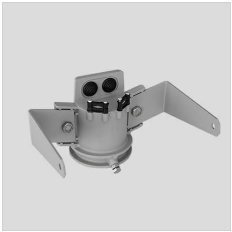

GUELL 1 C/I

Part number	3115041
Lampholder:	LED
Light source:	LED
Wattage:	39 W
Finishing:	GR-94 / Metallic grey / Textured
Insulation class:	I
IP degree of protection:	IP66
IK-J-xxIP:	IK07 3J xx5
CRI:	80
Colour temperature:	3000
Power factor / COS Φ:	0.9
Optic:	Circular Intensive optics
Lightsource lumen output (lm):	5392 lm
Luminaire lumen output (lm):	5130 lm
L:	L90
B:	B20
Lifetime:	120000 h
Min. ambient temperature (°C):	-20
Max. ambient temperature (°C):	40
IPEA* (road lighting):	A7+
IPEA* (large areas, roundabouts):	A7+
IPEA* (cycle-pedestrian):	A6+
IPEA* (green areas):	A6+
IPEA* (historic city centers):	A10+
Luminous Intensity Class:	G*6

Description

- LED floodlight for indoor and outdoor, comprising:
- Die-cast aluminium housing, polyester powder coat finish ISO 9227/12944 - ISO 9223 (C5)
 - Extra clear, toughened, flat glass diffuser
 - High-performance polished, oxidised, iridescence-free, aluminium reflector (Al 99.99)
 - Anti-ageing custom moulded silicone sealing gasket(s)
 - Cable gland M20x1.5 for cables \varnothing 10- \varnothing 14 mm
 - Stainless steel locking hardware
 - Fully integrated stainless steel aluminium spring clips
 - Powder-coated steel tiltable bracket
 - Openable and maintainable luminaire (future-proof)
 - Dimmable ballast available. Consult factory
 - Other colour temperatures (CCT) and colour rendering index (CRI) options available.
- Consult factory
- Photometric data measure according to UNI EN 13032-4 and IES LM-79-08
 - Design by GIORGIO LODI

Photometric data

Technical drawings

OPTIONAL ACCESSORIES

GUELL 1

14172902
Protective grid GUELL 1

14174220
Connection box IP 66

14173394
Wall support 500 mm/19.69" GUELL
1/2

Metallic grey

14173494
Wall support 1000 mm/39.37" GUELL
1/2

Metallic grey

14453194
Single pole top support GUELL 1

Metallic grey

14453294
Double pole top support GUELL 1

Metallic grey

GUELL 1 C/I

14476594
GUELL 1 C/I frosted glass