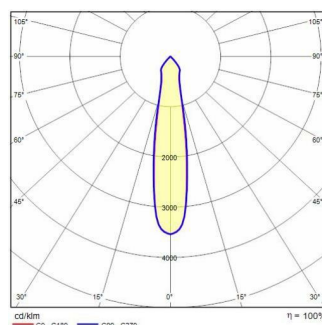

Photometric data