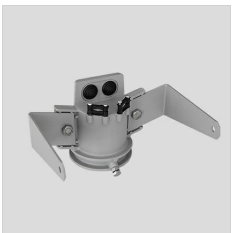

GUELL 1 C/I

Part number	3115047
Lampholder:	LED
Light source:	LED
Wattage:	52 W
Finishing:	GR-94 / Metallic grey / Textured
Insulation class:	I
IP degree of protection:	IP66
IK-J-xxIP:	IK07 3J xx5
CRI:	80
Colour temperature:	4000
Power factor / COS Φ:	0.9
Optic:	Circular Intensive optics
Lightsource lumen output (lm):	7276 lm
Luminaire lumen output (lm):	6657 lm
L:	L90
B:	B20
Lifetime:	120000 h
Min. ambient temperature (°C):	-20
Max. ambient temperature (°C):	35
IPEA* (road lighting):	A6+
IPEA* (large areas, roundabouts):	A7+
IPEA* (cycle-pedestrian):	A6+
IPEA* (green areas):	A6+
IPEA* (historic city centers):	A10+
Luminous Intensity Class:	G*6

Description

- LED floodlight for indoor and outdoor, comprising:
- Die-cast aluminium housing, polyester powder coat finish ISO 9227/12944 - ISO 9223 (C5)
 - Extra clear, toughened, flat glass diffuser
 - High-performance polished, oxidised, iridescence-free, aluminium reflector (Al 99.99)
 - Anti-ageing custom moulded silicone sealing gasket(s)
 - Cable gland M20x1.5 for cables Ø 10- Ø 14 mm
 - Stainless steel locking hardware
 - Fully integrated stainless steel aluminium spring clips
 - Powder-coated steel tiltable bracket
 - Openable and maintainable luminaire (future-proof)
 - Dimmable ballast available. Consult factory
 - Other colour temperatures (CCT) and colour rendering index (CRI) options available.
- Consult factory
- Photometric data measure according to UNI EN 13032-4 and IES LM-79-08
 - Design by GIORGIO LODI

Photometric data

Technical drawings

OPTIONAL ACCESSORIES

GUELL 1

14172902
Protective grid GUELL 1

14174220
Connection box IP 66

14173394
Wall support 500 mm/19.69" GUELL
1/2

Metallic grey

14173494
Wall support 1000 mm/39.37" GUELL
1/2

Metallic grey

14453194
Single pole top support GUELL 1

Metallic grey

14453294
Double pole top support GUELL 1

Metallic grey

GUELL 1 C/I

14476594
GUELL 1 C/I frosted glass