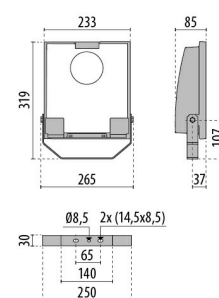

GUELL 1 C/I

Part number	3115047
Lampholder:	LED
Light source:	LED
Wattage:	52 W
Finishing:	GR-94 / Metallic grey / Textured
Insulation class:	I
IP degree of protection:	IP66
IK-J-xxIP:	IK07 3J xx5
CRI:	80
Colour temperature:	4000
Power factor / COS Φ:	0.9
Optic:	Circular Intensive optics
Lightsource lumen output (lm):	7276 lm
Luminaire lumen output (lm):	6657 lm
L:	L90
B:	B20
Lifetime:	120000 h
Min. ambient temperature (°C):	-20
Max. ambient temperature (°C):	35
IPEA* (road lighting):	A6+
IPEA* (large areas, roundabouts):	A7+
IPEA* (cycle-pedestrian):	A6+
IPEA* (green areas):	A6+
IPEA* (historic city centers):	A10+
Luminous Intensity Class:	G*6

Photometric data

Technical drawings

OPTIONAL ACCESSORIES

GUELL 1

14172902
Protective grid GUELL 1

14174220
Connection box IP 66

14173394
Wall support 500 mm/19.69" GUELL
1/2

Metallic grey