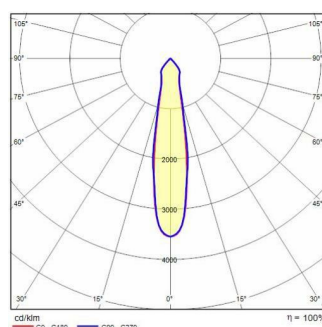

Photometric data