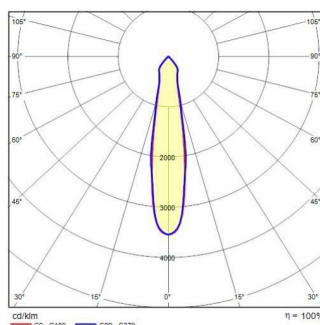

Photometric data