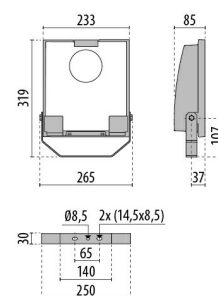

GUELL 1 C/I

Part number	3115048
Lampholder:	LED
Light source:	LED
Wattage:	52 W
Finishing:	GR-94 / Metallic grey / Textured
Insulation class:	I
IP degree of protection:	IP66
IK-J-xxIP:	IK07 3J xx5
CRI:	70
Colour temperature:	5000
Power factor / COS Φ:	0.9
Optic:	Circular Intensive optics
Lightsource lumen output (lm):	8820 lm
Luminaire lumen output (lm):	6404 lm
L:	L90
B:	B20
Lifetime:	120000 h
Min. ambient temperature (°C):	-20
Max. ambient temperature (°C):	35
IPEA* (road lighting):	A8+
IPEA* (large areas, roundabouts):	A9+
IPEA* (cycle-pedestrian):	A8+
IPEA* (green areas):	A8+
IPEA* (historic city centers):	A12+
Luminous Intensity Class:	G*6

Photometric data

Technical drawings

OPTIONAL ACCESSORIES

GUELL 1

14172902
Protective grid GUELL 1

14174220
Connection box IP 66

14173394
Wall support 500 mm/19.69" GUELL
1/2

Metallic grey