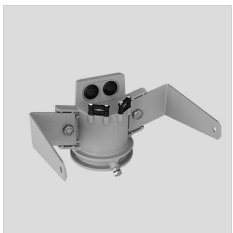

### Description

- LED floodlight for indoor and outdoor, comprising:
- Die-cast aluminium housing, polyester powder coat finish ISO 9227/12944 - ISO 9223 (C5)
  - Extra clear, toughened, flat glass diffuser
  - High-performance polished, oxidised, iridescence-free, aluminium reflector (Al 99.99)
  - Anti-ageing custom moulded silicone sealing gasket(s)
  - Cable gland M20x1.5 for cables  $\varnothing$  10-  $\varnothing$  14 mm
  - Stainless steel locking hardware
  - Fully integrated stainless steel aluminium spring clips
  - Powder-coated steel tiltable bracket
  - Openable and maintainable luminaire (future-proof)
  - Dimmable ballast available. Consult factory
  - Other colour temperatures (CCT) and colour rendering index (CRI) options available.
- Consult factory
- Photometric data measure according to UNI EN 13032-4 and IES LM-79-08
  - Design by GIORGIO LODI

### GUELL 1

14172902  
Protective grid GUELL 1

14174220  
Connection box IP 66

14173394  
Wall support 500 mm/19.69" GUELL  
1/2  
  
Metallic grey

14173494  
Wall support 1000 mm/39.37" GUELL  
1/2  
  
Metallic grey

14453194  
Single pole top support GUELL 1  
  
Metallic grey

14453294  
Double pole top support GUELL 1  
  
Metallic grey