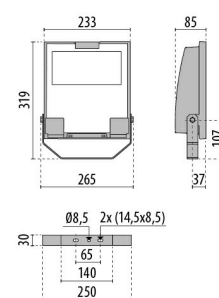

Technical drawings