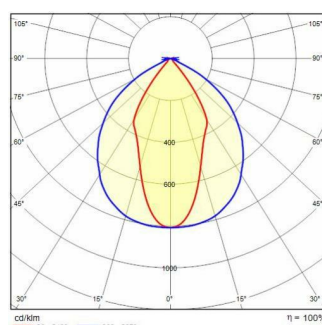

## GUELL 1 S/W

<b>Part number</b>	3115050
<b>Lampholder:</b>	LED
<b>Light source:</b>	LED
<b>Wattage:</b>	51 W
<b>Finishing:</b>	GR-94 / Metallic grey / Textured
<b>Insulation class:</b>	I
<b>IP degree of protection:</b>	IP66
<b>IK-J-xxIP:</b>	IK07 3J xx5
<b>CRI:</b>	80
<b>Colour temperature:</b>	3000
<b>Power factor / COS <math>\Phi</math>:</b>	0.9
<b>Optic:</b>	Symmetric Wide optics
<b>Lightsource lumen output (lm):</b>	7660 lm
<b>Luminaire lumen output (lm):</b>	6607 lm
<b>L:</b>	L90
<b>B:</b>	B20
<b>Lifetime:</b>	80000 h
<b>Min. ambient temperature (°C):</b>	-20
<b>Max. ambient temperature (°C):</b>	35
<b>IPEA* (road lighting):</b>	A6+
<b>IPEA* (large areas, roundabouts):</b>	A7+
<b>IPEA* (cycle-pedestrian):</b>	A6+
<b>IPEA* (green areas):</b>	A6+
<b>IPEA* (historic city centers):</b>	A10+
<b>Luminous Intensity Class:</b>	G*6

### Photometric data