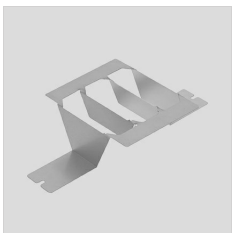

GUELL 1 S/W

14173020
Louvre GUELL 1 Symmetrical