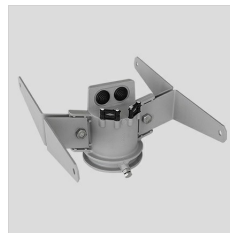

### Description

- LED floodlight for indoor and outdoor, comprising:
- Die-cast aluminium housing, polyester powder coat finish ISO 9227/12944 - ISO 9223 (C5)
  - Extra clear, toughened, flat glass diffuser
  - High-performance polished, oxidised, iridescence-free, aluminium reflector (Al 99.99)
  - Anti-ageing custom moulded silicone sealing gasket(s)
  - Cable gland M20x1.5 for cables  $\varnothing$  10-  $\varnothing$  14 mm
  - Stainless steel locking hardware
  - Fully integrated stainless steel aluminium spring clips
  - Powder-coated steel tiltable bracket
  - Openable and maintainable luminaire (future-proof)
  - Dimmable ballast available. Consult factory
  - Other colour temperatures (CCT) and colour rendering index (CRI) options available.
- Consult factory
- Photometric data measure according to UNI EN 13032-4 and IES LM-79-08
  - Design by GIORGIO LODI

### GUELL 1

14172902  
Protective grid GUELL 1

14174220  
Connection box IP 66

14173394  
Wall support 500 mm/19.69" GUELL  
1/2  
  
Metallic grey

14173494  
Wall support 1000 mm/39.37" GUELL  
1/2  
  
Metallic grey

14453194  
Single pole top support GUELL 1  
  
Metallic grey

14453294  
Double pole top support GUELL 1  
  
Metallic grey