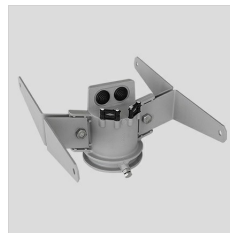

GUELL 1 S/W

Part number	3115051
Lampholder:	LED
Light source:	LED
Wattage:	51 W
Finishing:	GR-94 / Metallic grey / Textured
Insulation class:	I
IP degree of protection:	IP66
IK-J-xxIP:	IK07 3J xx5
CRI:	70
Colour temperature:	5000
Power factor / COS Φ:	0.9
Optic:	Symmetric Wide optics
Lightsource lumen output (lm):	8320 lm
Luminaire lumen output (lm):	6572 lm
L:	L90
B:	B20
Lifetime:	80000 h
Min. ambient temperature (°C):	-20
Max. ambient temperature (°C):	35
IPEA* (road lighting):	A8+
IPEA* (large areas, roundabouts):	A9+
IPEA* (cycle-pedestrian):	A8+
IPEA* (green areas):	A8+
IPEA* (historic city centers):	A13+
Luminous Intensity Class:	G*6

Description

- LED floodlight for indoor and outdoor, comprising:
- Die-cast aluminium housing, polyester powder coat finish ISO 9227/12944 - ISO 9223 (C5)
 - Extra clear, toughened, flat glass diffuser
 - High-performance polished, oxidised, iridescence-free, aluminium reflector (Al 99.99)
 - Anti-ageing custom moulded silicone sealing gasket(s)
 - Cable gland M20x1.5 for cables \varnothing 10- \varnothing 14 mm
 - Stainless steel locking hardware
 - Fully integrated stainless steel aluminium spring clips
 - Powder-coated steel tiltable bracket
 - Openable and maintainable luminaire (future-proof)
 - Dimmable ballast available. Consult factory
 - Other colour temperatures (CCT) and colour rendering index (CRI) options available.
- Consult factory
- Photometric data measure according to UNI EN 13032-4 and IES LM-79-08
 - Design by GIORGIO LODI

Photometric data

Technical drawings

OPTIONAL ACCESSORIES

GUELL 1

14172902
Protective grid GUELL 1

14174220
Connection box IP 66

14173394
Wall support 500 mm/19.69" GUELL
1/2

Metallic grey

14173494
Wall support 1000 mm/39.37" GUELL
1/2

Metallic grey

14453194
Single pole top support GUELL 1

Metallic grey

14453294
Double pole top support GUELL 1

Metallic grey

GUELL 1 A/W - GUELL 1 S/W

14173294
Soft glass GUELL 1