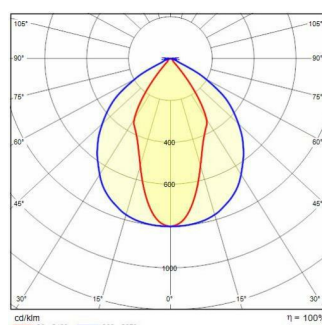

Photometric data