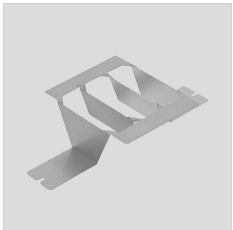

GUELL 1 S/W

14173020
Louvre GUELL 1 Symmetrical