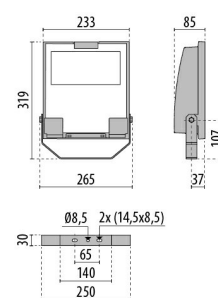

GUELL 1 S/W

Part number	3115051
Lampholder:	LED
Light source:	LED
Wattage:	51 W
Finishing:	GR-94 / Metallic grey / Textured
Insulation class:	I
IP degree of protection:	IP66
IK-J-xxIP:	IK07 3J xx5
CRI:	70
Colour temperature:	5000
Power factor / COS Φ:	0.9
Optic:	Symmetric Wide optics
Lightsource lumen output (lm):	8320 lm
Luminaire lumen output (lm):	6572 lm
L:	L90
B:	B20
Lifetime:	80000 h
Min. ambient temperature (°C):	-20
Max. ambient temperature (°C):	35
IPEA* (road lighting):	A8+
IPEA* (large areas, roundabouts):	A9+
IPEA* (cycle-pedestrian):	A8+
IPEA* (green areas):	A8+
IPEA* (historic city centers):	A13+
Luminous Intensity Class:	G*6

Photometric data

Technical drawings

OPTIONAL ACCESSORIES

GUELL 1

14172902
Protective grid GUELL 1

14174220
Connection box IP 66

14173394
Wall support 500 mm/19.69" GUELL
1/2

Metallic grey