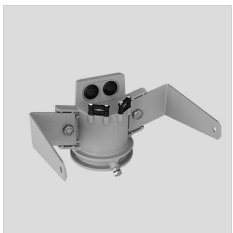

GUELL 1 S/W

Part number	3115051
Lampholder:	LED
Light source:	LED
Wattage:	51 W
Finishing:	GR-94 / Metallic grey / Textured
Insulation class:	I
IP degree of protection:	IP66
IK-J-xxIP:	IK07 3J xx5
CRI:	70
Colour temperature:	5000
Power factor / COS Φ:	0.9
Optic:	Symmetric Wide optics
Lightsource lumen output (lm):	8320 lm
Luminaire lumen output (lm):	6572 lm
L:	L90
B:	B20
Lifetime:	80000 h
Min. ambient temperature (°C):	-20
Max. ambient temperature (°C):	35
IPEA* (road lighting):	A8+
IPEA* (large areas, roundabouts):	A9+
IPEA* (cycle-pedestrian):	A8+
IPEA* (green areas):	A8+
IPEA* (historic city centers):	A13+
Luminous Intensity Class:	G*6

Description

- LED floodlight for indoor and outdoor, comprising:
- Die-cast aluminium housing, polyester powder coat finish ISO 9227/12944 - ISO 9223 (C5)
 - Extra clear, toughened, flat glass diffuser
 - High-performance polished, oxidised, iridescence-free, aluminium reflector (Al 99.99)
 - Anti-ageing custom moulded silicone sealing gasket(s)
 - Cable gland M20x1.5 for cables \varnothing 10- \varnothing 14 mm
 - Stainless steel locking hardware
 - Fully integrated stainless steel aluminium spring clips
 - Powder-coated steel tiltable bracket
 - Openable and maintainable luminaire (future-proof)
 - Dimmable ballast available. Consult factory
 - Other colour temperatures (CCT) and colour rendering index (CRI) options available.
- Consult factory
- Photometric data measure according to UNI EN 13032-4 and IES LM-79-08
 - Design by GIORGIO LODI

Photometric data

Technical drawings

OPTIONAL ACCESSORIES

GUELL 1

14172902
Protective grid GUELL 1

14174220
Connection box IP 66

14173394
Wall support 500 mm/19.69" GUELL
1/2

Metallic grey

14173494
Wall support 1000 mm/39.37" GUELL
1/2

Metallic grey

14453194
Single pole top support GUELL 1

Metallic grey

14453294
Double pole top support GUELL 1

Metallic grey

GUELL 1 A/W - GUELL 1 S/W

14173294
Soft glass GUELL 1