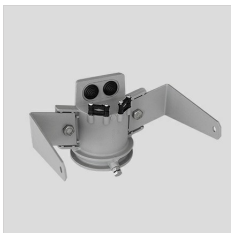

14453194
Single pole top support GUELL 1

Metallic grey