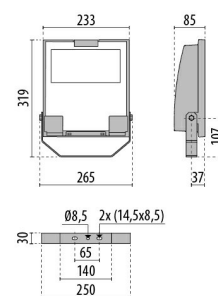

GUELL 1 S/W

| | |
|--|----------------------------------|
| Part number | 3115052 |
| Lampholder: | LED |
| Light source: | LED |
| Wattage: | 51 W |
| Finishing: | GR-94 / Metallic grey / Textured |
| Insulation class: | I |
| IP degree of protection: | IP66 |
| IK-J-xxIP: | IK07 3J xx5 |
| CRI: | 80 |
| Colour temperature: | 4000 |
| Power factor / COS Φ: | 0.9 |
| Optic: | Symmetric Wide optics |
| Lightsource lumen output (lm): | 8099 lm |
| Luminaire lumen output (lm): | 6860 lm |
| L: | L90 |
| B: | B20 |
| Lifetime: | 80000 h |
| Min. ambient temperature (°C): | -20 |
| Max. ambient temperature (°C): | 35 |
| IPEA* (road lighting): | A7+ |
| IPEA* (large areas, roundabouts): | A8+ |
| IPEA* (cycle-pedestrian): | A6+ |
| IPEA* (green areas): | A6+ |
| IPEA* (historic city centers): | A11+ |
| Luminous Intensity Class: | G*6 |

Photometric data

Technical drawings

OPTIONAL ACCESSORIES

GUELL 1

14172902
Protective grid GUELL 1

14174220
Connection box IP 66

14173394
Wall support 500 mm/19.69" GUELL
1/2

Metallic grey