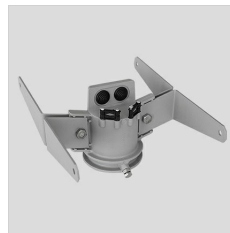

14453294
Double pole top support GUELL 1

Metallic grey