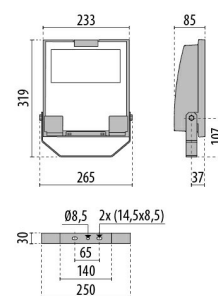

GUELL 1 S/W

Part number	3115053
Lampholder:	LED
Light source:	LED
Wattage:	51 W
Finishing:	GR-94 / Metallic grey / Textured
Insulation class:	I
IP degree of protection:	IP66
IK-J-xxIP:	IK07 3J xx5
CRI:	80
Colour temperature:	3000
Power factor / COS Φ:	0.9
Optic:	Symmetric Wide optics
Lightsource lumen output (lm):	7660 lm
Luminaire lumen output (lm):	6607 lm
L:	L90
B:	B20
Lifetime:	80000 h
Min. ambient temperature (°C):	-20
Max. ambient temperature (°C):	35
IPEA* (road lighting):	A6+
IPEA* (large areas, roundabouts):	A7+
IPEA* (cycle-pedestrian):	A6+
IPEA* (green areas):	A6+
IPEA* (historic city centers):	A10+
Luminous Intensity Class:	G*6

Photometric data

Technical drawings

OPTIONAL ACCESSORIES

GUELL 1

14172902
Protective grid GUELL 1

14174220
Connection box IP 66

14173394
Wall support 500 mm/19.69" GUELL
1/2

Metallic grey