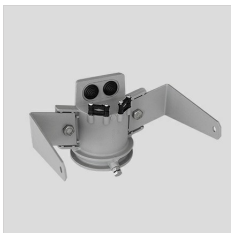

GUELL 1 S/W

Part number	3115053
Lampholder:	LED
Light source:	LED
Wattage:	51 W
Finishing:	GR-94 / Metallic grey / Textured
Insulation class:	I
IP degree of protection:	IP66
IK-J-xxIP:	IK07 3J xx5
CRI:	80
Colour temperature:	3000
Power factor / COS Φ:	0.9
Optic:	Symmetric Wide optics
Lightsource lumen output (lm):	7660 lm
Luminaire lumen output (lm):	6607 lm
L:	L90
B:	B20
Lifetime:	80000 h
Min. ambient temperature (°C):	-20
Max. ambient temperature (°C):	35
IPEA* (road lighting):	A6+
IPEA* (large areas, roundabouts):	A7+
IPEA* (cycle-pedestrian):	A6+
IPEA* (green areas):	A6+
IPEA* (historic city centers):	A10+
Luminous Intensity Class:	G*6

Description

- LED floodlight for indoor and outdoor, comprising:
- Die-cast aluminium housing, polyester powder coat finish ISO 9227/12944 - ISO 9223 (C5)
 - Extra clear, toughened, flat glass diffuser
 - High-performance polished, oxidised, iridescence-free, aluminium reflector (Al 99.99)
 - Anti-ageing custom moulded silicone sealing gasket(s)
 - Cable gland M20x1.5 for cables \varnothing 10- \varnothing 14 mm
 - Stainless steel locking hardware
 - Fully integrated stainless steel aluminium spring clips
 - Powder-coated steel tiltable bracket
 - Openable and maintainable luminaire (future-proof)
 - Dimmable ballast available. Consult factory
 - Other colour temperatures (CCT) and colour rendering index (CRI) options available.
- Consult factory
- Photometric data measure according to UNI EN 13032-4 and IES LM-79-08
 - Design by GIORGIO LODI

Photometric data

Technical drawings

OPTIONAL ACCESSORIES

GUELL 1

14172902
Protective grid GUELL 1

14174220
Connection box IP 66

14173394
Wall support 500 mm/19.69" GUELL
1/2

Metallic grey

14173494
Wall support 1000 mm/39.37" GUELL
1/2

Metallic grey

14453194
Single pole top support GUELL 1

Metallic grey

14453294
Double pole top support GUELL 1

Metallic grey

GUELL 1 A/W - GUELL 1 S/W

14173294
Soft glass GUELL 1