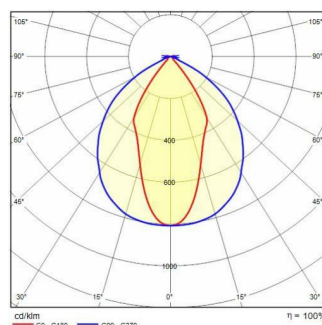

Photometric data