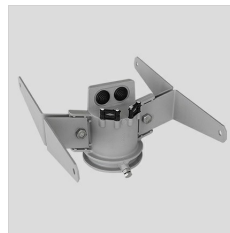

GUELL 1 S/W

Part number	3115053
Lampholder:	LED
Light source:	LED
Wattage:	51 W
Finishing:	GR-94 / Metallic grey / Textured
Insulation class:	I
IP degree of protection:	IP66
IK-J-xxIP:	IK07 3J xx5
CRI:	80
Colour temperature:	3000
Power factor / COS Φ:	0.9
Optic:	Symmetric Wide optics
Lightsource lumen output (lm):	7660 lm
Luminaire lumen output (lm):	6607 lm
L:	L90
B:	B20
Lifetime:	80000 h
Min. ambient temperature (°C):	-20
Max. ambient temperature (°C):	35
IPEA* (road lighting):	A6+
IPEA* (large areas, roundabouts):	A7+
IPEA* (cycle-pedestrian):	A6+
IPEA* (green areas):	A6+
IPEA* (historic city centers):	A10+
Luminous Intensity Class:	G*6

Description

- LED floodlight for indoor and outdoor, comprising:
- Die-cast aluminium housing, polyester powder coat finish ISO 9227/12944 - ISO 9223 (C5)
 - Extra clear, toughened, flat glass diffuser
 - High-performance polished, oxidised, iridescence-free, aluminium reflector (Al 99.99)
 - Anti-ageing custom moulded silicone sealing gasket(s)
 - Cable gland M20x1.5 for cables \varnothing 10- \varnothing 14 mm
 - Stainless steel locking hardware
 - Fully integrated stainless steel aluminium spring clips
 - Powder-coated steel tiltable bracket
 - Openable and maintainable luminaire (future-proof)
 - Dimmable ballast available. Consult factory
 - Other colour temperatures (CCT) and colour rendering index (CRI) options available.
- Consult factory
- Photometric data measure according to UNI EN 13032-4 and IES LM-79-08
 - Design by GIORGIO LODI

Photometric data

Technical drawings

OPTIONAL ACCESSORIES

GUELL 1

14172902
Protective grid GUELL 1

14174220
Connection box IP 66

14173394
Wall support 500 mm/19.69" GUELL
1/2

Metallic grey

14173494
Wall support 1000 mm/39.37" GUELL
1/2

Metallic grey

14453194
Single pole top support GUELL 1

Metallic grey

14453294
Double pole top support GUELL 1

Metallic grey

GUELL 1 A/W - GUELL 1 S/W

14173294
Soft glass GUELL 1