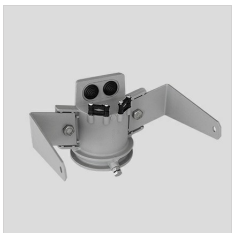

GUELL 1 S/W

Part number	3115056
Lampholder:	LED
Light source:	LED
Wattage:	36 W
Finishing:	GR-94 / Metallic grey / Textured
Insulation class:	I
IP degree of protection:	IP66
IK-J-xxIP:	IK07 3J xx5
CRI:	70
Colour temperature:	5000
Power factor / COS Φ:	0.9
Optic:	Symmetric Wide optics
Lightsource lumen output (lm):	6572 lm
Luminaire lumen output (lm):	5833 lm
L:	L90
B:	B20
Lifetime:	80000 h
Min. ambient temperature (°C):	-20
Max. ambient temperature (°C):	40
IPEA* (road lighting):	A11+
IPEA* (large areas, roundabouts):	A12+
IPEA* (cycle-pedestrian):	A10+
IPEA* (green areas):	A10+
IPEA* (historic city centers):	A16+
Luminous Intensity Class:	G*6

Description

- LED floodlight for indoor and outdoor, comprising:
- Die-cast aluminium housing, polyester powder coat finish ISO 9227/12944 - ISO 9223 (C5)
 - Extra clear, toughened, flat glass diffuser
 - High-performance polished, oxidised, iridescence-free, aluminium reflector (Al 99.99)
 - Anti-ageing custom moulded silicone sealing gasket(s)
 - Cable gland M20x1.5 for cables \varnothing 10- \varnothing 14 mm
 - Stainless steel locking hardware
 - Fully integrated stainless steel aluminium spring clips
 - Powder-coated steel tiltable bracket
 - Openable and maintainable luminaire (future-proof)
 - Dimmable ballast available. Consult factory
 - Other colour temperatures (CCT) and colour rendering index (CRI) options available.
- Consult factory
- Photometric data measure according to UNI EN 13032-4 and IES LM-79-08
 - Design by GIORGIO LODI

Photometric data

Technical drawings

OPTIONAL ACCESSORIES

GUELL 1

14172902
Protective grid GUELL 1

14174220
Connection box IP 66

14173394
Wall support 500 mm/19.69" GUELL
1/2

Metallic grey

14173494
Wall support 1000 mm/39.37" GUELL
1/2

Metallic grey

14453194
Single pole top support GUELL 1

Metallic grey

14453294
Double pole top support GUELL 1

Metallic grey

GUELL 1 A/W - GUELL 1 S/W

14173294
Soft glass GUELL 1