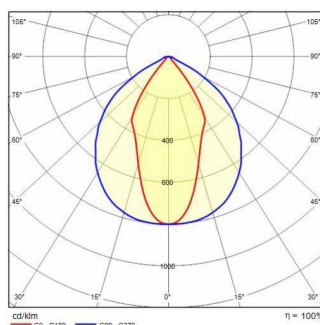

Photometric data