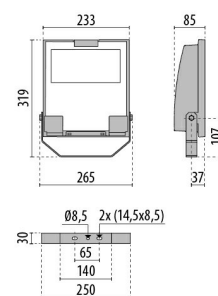

GUELL 1 S/W

Part number	3115056
Lampholder:	LED
Light source:	LED
Wattage:	36 W
Finishing:	GR-94 / Metallic grey / Textured
Insulation class:	I
IP degree of protection:	IP66
IK-J-xxIP:	IK07 3J xx5
CRI:	70
Colour temperature:	5000
Power factor / COS Φ:	0.9
Optic:	Symmetric Wide optics
Lightsource lumen output (lm):	6572 lm
Luminaire lumen output (lm):	5833 lm
L:	L90
B:	B20
Lifetime:	80000 h
Min. ambient temperature (°C):	-20
Max. ambient temperature (°C):	40
IPEA* (road lighting):	A11+
IPEA* (large areas, roundabouts):	A12+
IPEA* (cycle-pedestrian):	A10+
IPEA* (green areas):	A10+
IPEA* (historic city centers):	A16+
Luminous Intensity Class:	G*6

Photometric data

Technical drawings

OPTIONAL ACCESSORIES

GUELL 1

14172902
Protective grid GUELL 1

14174220
Connection box IP 66

14173394
Wall support 500 mm/19.69" GUELL
1/2

Metallic grey