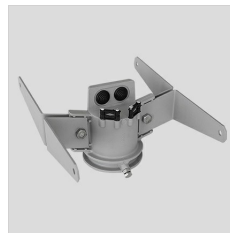

GUELL 1 S/W

Part number	3115056
Lampholder:	LED
Light source:	LED
Wattage:	36 W
Finishing:	GR-94 / Metallic grey / Textured
Insulation class:	I
IP degree of protection:	IP66
IK-J-xxIP:	IK07 3J xx5
CRI:	70
Colour temperature:	5000
Power factor / COS Φ:	0.9
Optic:	Symmetric Wide optics
Lightsource lumen output (lm):	6572 lm
Luminaire lumen output (lm):	5833 lm
L:	L90
B:	B20
Lifetime:	80000 h
Min. ambient temperature (°C):	-20
Max. ambient temperature (°C):	40
IPEA* (road lighting):	A11+
IPEA* (large areas, roundabouts):	A12+
IPEA* (cycle-pedestrian):	A10+
IPEA* (green areas):	A10+
IPEA* (historic city centers):	A16+
Luminous Intensity Class:	G*6

Description

- LED floodlight for indoor and outdoor, comprising:
- Die-cast aluminium housing, polyester powder coat finish ISO 9227/12944 - ISO 9223 (C5)
 - Extra clear, toughened, flat glass diffuser
 - High-performance polished, oxidised, iridescence-free, aluminium reflector (Al 99.99)
 - Anti-ageing custom moulded silicone sealing gasket(s)
 - Cable gland M20x1.5 for cables \varnothing 10- \varnothing 14 mm
 - Stainless steel locking hardware
 - Fully integrated stainless steel aluminium spring clips
 - Powder-coated steel tiltable bracket
 - Openable and maintainable luminaire (future-proof)
 - Dimmable ballast available. Consult factory
 - Other colour temperatures (CCT) and colour rendering index (CRI) options available.
- Consult factory
- Photometric data measure according to UNI EN 13032-4 and IES LM-79-08
 - Design by GIORGIO LODI

Photometric data

Technical drawings

OPTIONAL ACCESSORIES

GUELL 1

14172902
Protective grid GUELL 1

14174220
Connection box IP 66

14173394
Wall support 500 mm/19.69" GUELL
1/2

Metallic grey

14173494
Wall support 1000 mm/39.37" GUELL
1/2

Metallic grey

14453194
Single pole top support GUELL 1

Metallic grey

14453294
Double pole top support GUELL 1

Metallic grey

GUELL 1 A/W - GUELL 1 S/W

14173294
Soft glass GUELL 1