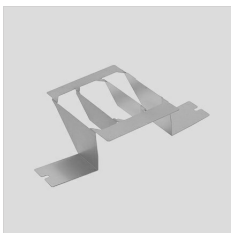

GUELL 1 A/W

14173120
Louvre GUELL 1 Asymmetrical