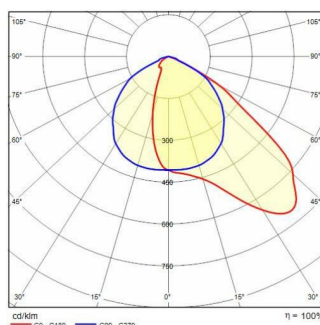

## GUELL 1 A/W

<b>Part number</b>	3115059
<b>Lampholder:</b>	LED
<b>Light source:</b>	LED
<b>Wattage:</b>	51 W
<b>Finishing:</b>	GR-94 / Metallic grey / Textured
<b>Insulation class:</b>	I
<b>IP degree of protection:</b>	IP66
<b>IK-J-xxIP:</b>	IK07 3J xx5
<b>CRI:</b>	80
<b>Colour temperature:</b>	4000
<b>Power factor / COS Φ:</b>	0.9
<b>Optic:</b>	Asymmetric wide reflector
<b>Lightsource lumen output (lm):</b>	8099 lm
<b>Luminaire lumen output (lm):</b>	6505 lm
<b>L:</b>	L90
<b>B:</b>	B20
<b>Lifetime:</b>	80000 h
<b>Min. ambient temperature (°C):</b>	-20
<b>Max. ambient temperature (°C):</b>	35
<b>IPEA* (road lighting):</b>	A6+
<b>IPEA* (large areas, roundabouts):</b>	A7+
<b>IPEA* (cycle-pedestrian):</b>	A6+
<b>IPEA* (green areas):</b>	A6+
<b>IPEA* (historic city centers):</b>	A10+
<b>Luminous Intensity Class:</b>	G*6

### Photometric data