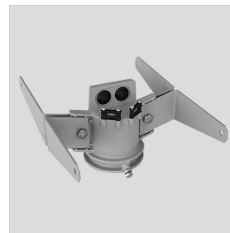

GUELL 1 A/W

Part number	3115060
Lampholder:	LED
Light source:	LED
Wattage:	51 W
Finishing:	GR-94 / Metallic grey / Textured
Insulation class:	I
IP degree of protection:	IP66
IK-J-xxIP:	IK07 3J xx5
CRI:	80
Colour temperature:	3000
Power factor / COS Φ:	0.9
Optic:	Asymmetric wide reflector
Lightsource lumen output (lm):	7660 lm
Luminaire lumen output (lm):	6249 lm
L:	L90
B:	B20
Lifetime:	80000 h
Min. ambient temperature (°C):	-20
Max. ambient temperature (°C):	35
IPEA* (road lighting):	A5+
IPEA* (large areas, roundabouts):	A6+
IPEA* (cycle-pedestrian):	A5+
IPEA* (green areas):	A5+
IPEA* (historic city centers):	A9+
Luminous Intensity Class:	G*6

Description

- LED floodlight for indoor and outdoor, comprising:
- Die-cast aluminium housing, polyester powder coat finish ISO 9227/12944 - ISO 9223 (C5)
 - Extra clear, toughened, flat glass diffuser
 - High-performance polished, oxidised, iridescence-free, aluminium reflector (Al 99.99)
 - Anti-ageing custom moulded silicone sealing gasket(s)
 - Cable gland M20x1.5 for cables Ø 10- Ø 14 mm
 - Stainless steel locking hardware
 - Fully integrated stainless steel aluminium spring clips
 - Powder-coated steel tiltable bracket
 - Openable and maintainable luminaire (future-proof)
 - Dimmable ballast available. Consult factory
 - Other colour temperatures (CCT) and colour rendering index (CRI) options available.
- Consult factory
- Photometric data measure according to UNI EN 13032-4 and IES LM-79-08
 - Design by GIORGIO LODI

Photometric data

Technical drawings

OPTIONAL ACCESSORIES

GUELL 1

14172902
Protective grid GUELL 1

14174220
Connection box IP 66

14173394
Wall support 500 mm/19.69" GUELL
1/2

Metallic grey

14173494
Wall support 1000 mm/39.37" GUELL
1/2

Metallic grey

14453194
Single pole top support GUELL 1

Metallic grey

14453294
Double pole top support GUELL 1

Metallic grey

GUELL 1 A/W - GUELL 1 S/W

14173294
Soft glass GUELL 1