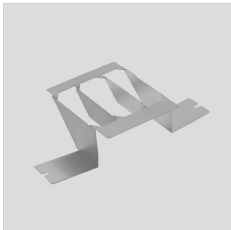

Description

- LED floodlight for indoor and outdoor, comprising:
- Die-cast aluminium housing, polyester powder coat finish ISO 9227/12944 - ISO 9223 (C5)
 - Extra clear, toughened, flat glass diffuser
 - High-performance polished, oxidised, iridescence-free, aluminium reflector (Al 99.99)
 - Anti-ageing custom moulded silicone sealing gasket(s)
 - Cable gland M20x1.5 for cables Ø 10- Ø 14 mm
 - Stainless steel locking hardware
 - Fully integrated stainless steel aluminium spring clips
 - Powder-coated steel tiltable bracket
 - Openable and maintainable luminaire (future-proof)
 - Dimmable ballast available. Consult factory
 - Other colour temperatures (CCT) and colour rendering index (CRI) options available.
- Consult factory
- Photometric data measure according to UNI EN 13032-4 and IES LM-79-08
 - Design by GIORGIO LODI

Photometric data

Technical drawings

OPTIONAL ACCESSORIES

GUELL 1

14172902
Protective grid GUELL 1

14174220
Connection box IP 66

14173394
Wall support 500 mm/19.69" GUELL
1/2

Metallic grey

14173494
Wall support 1000 mm/39.37" GUELL
1/2

Metallic grey

14453194
Single pole top support GUELL 1

Metallic grey

14453294
Double pole top support GUELL 1

Metallic grey

GUELL 1 A/W - GUELL 1 S/W

14173294
Soft glass GUELL 1

Metallic grey

GUELL 1 A/W

14173120
Louvre GUELL 1 Asymmetrical