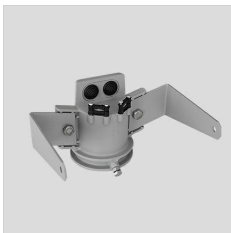

GUELL 1 A/W

Part number	3115060
Lampholder:	LED
Light source:	LED
Wattage:	51 W
Finishing:	GR-94 / Metallic grey / Textured
Insulation class:	I
IP degree of protection:	IP66
IK-J-xxIP:	IK07 3J xx5
CRI:	80
Colour temperature:	3000
Power factor / COS Φ:	0.9
Optic:	Asymmetric wide reflector
Lightsource lumen output (lm):	7660 lm
Luminaire lumen output (lm):	6249 lm
L:	L90
B:	B20
Lifetime:	80000 h
Min. ambient temperature (°C):	-20
Max. ambient temperature (°C):	35
IPEA* (road lighting):	A5+
IPEA* (large areas, roundabouts):	A6+
IPEA* (cycle-pedestrian):	A5+
IPEA* (green areas):	A5+
IPEA* (historic city centers):	A9+
Luminous Intensity Class:	G*6

Description

- LED floodlight for indoor and outdoor, comprising:
- Die-cast aluminium housing, polyester powder coat finish ISO 9227/12944 - ISO 9223 (C5)
 - Extra clear, toughened, flat glass diffuser
 - High-performance polished, oxidised, iridescence-free, aluminium reflector (Al 99.99)
 - Anti-ageing custom moulded silicone sealing gasket(s)
 - Cable gland M20x1.5 for cables Ø 10- Ø 14 mm
 - Stainless steel locking hardware
 - Fully integrated stainless steel aluminium spring clips
 - Powder-coated steel tiltable bracket
 - Openable and maintainable luminaire (future-proof)
 - Dimmable ballast available. Consult factory
 - Other colour temperatures (CCT) and colour rendering index (CRI) options available.
- Consult factory
- Photometric data measure according to UNI EN 13032-4 and IES LM-79-08
 - Design by GIORGIO LODI

Photometric data

Technical drawings

OPTIONAL ACCESSORIES

GUELL 1

14172902
Protective grid GUELL 1

14174220
Connection box IP 66

14173394
Wall support 500 mm/19.69" GUELL
1/2

Metallic grey

14173494
Wall support 1000 mm/39.37" GUELL
1/2

Metallic grey

14453194
Single pole top support GUELL 1

Metallic grey

14453294
Double pole top support GUELL 1

Metallic grey

GUELL 1 A/W - GUELL 1 S/W

14173294
Soft glass GUELL 1