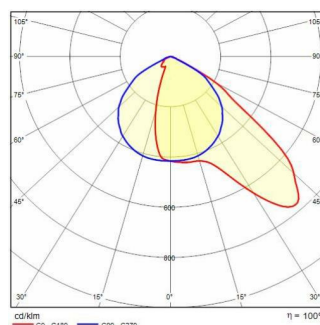

Photometric data