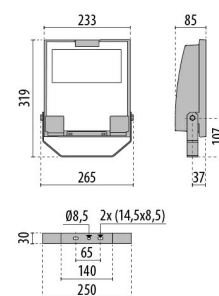

GUELL 1 A/W

Part number	3115060
Lampholder:	LED
Light source:	LED
Wattage:	51 W
Finishing:	GR-94 / Metallic grey / Textured
Insulation class:	I
IP degree of protection:	IP66
IK-J-xxIP:	IK07 3J xx5
CRI:	80
Colour temperature:	3000
Power factor / COS Φ:	0.9
Optic:	Asymmetric wide reflector
Lightsource lumen output (lm):	7660 lm
Luminaire lumen output (lm):	6249 lm
L:	L90
B:	B20
Lifetime:	80000 h
Min. ambient temperature (°C):	-20
Max. ambient temperature (°C):	35
IPEA* (road lighting):	A5+
IPEA* (large areas, roundabouts):	A6+
IPEA* (cycle-pedestrian):	A5+
IPEA* (green areas):	A5+
IPEA* (historic city centers):	A9+
Luminous Intensity Class:	G*6

Photometric data

Technical drawings

OPTIONAL ACCESSORIES

GUELL 1

14172902
Protective grid GUELL 1

14174220
Connection box IP 66

14173394
Wall support 500 mm/19.69" GUELL
1/2

Metallic grey