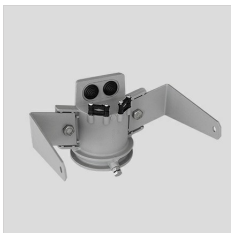

GUELL 1 A/W

Part number	3115062
Lampholder:	LED
Light source:	LED
Wattage:	51 W
Finishing:	GR-94 / Metallic grey / Textured
Insulation class:	I
IP degree of protection:	IP66
IK-J-xxIP:	IK07 3J xx5
CRI:	80
Colour temperature:	4000
Power factor / COS Φ:	0.9
Optic:	Asymmetric wide reflector
Lightsource lumen output (lm):	8099 lm
Luminaire lumen output (lm):	6505 lm
L:	L90
B:	B20
Lifetime:	80000 h
Min. ambient temperature (°C):	-20
Max. ambient temperature (°C):	35
IPEA* (road lighting):	A6+
IPEA* (large areas, roundabouts):	A7+
IPEA* (cycle-pedestrian):	A6+
IPEA* (green areas):	A6+
IPEA* (historic city centers):	A10+
Luminous Intensity Class:	G*6

Description

- LED floodlight for indoor and outdoor, comprising:
- Die-cast aluminium housing, polyester powder coat finish ISO 9227/12944 - ISO 9223 (C5)
 - Extra clear, toughened, flat glass diffuser
 - High-performance polished, oxidised, iridescence-free, aluminium reflector (Al 99.99)
 - Anti-ageing custom moulded silicone sealing gasket(s)
 - Cable gland M20x1.5 for cables Ø 10- Ø 14 mm
 - Stainless steel locking hardware
 - Fully integrated stainless steel aluminium spring clips
 - Powder-coated steel tiltable bracket
 - Openable and maintainable luminaire (future-proof)
 - Dimmable ballast available. Consult factory
 - Other colour temperatures (CCT) and colour rendering index (CRI) options available.
- Consult factory
- Photometric data measure according to UNI EN 13032-4 and IES LM-79-08
 - Design by GIORGIO LODI

Photometric data

Technical drawings

OPTIONAL ACCESSORIES

GUELL 1

14172902
Protective grid GUELL 1

14174220
Connection box IP 66

14173394
Wall support 500 mm/19.69" GUELL
1/2

Metallic grey

14173494
Wall support 1000 mm/39.37" GUELL
1/2

Metallic grey

14453194
Single pole top support GUELL 1

Metallic grey

14453294
Double pole top support GUELL 1

Metallic grey

GUELL 1 A/W - GUELL 1 S/W

14173294
Soft glass GUELL 1