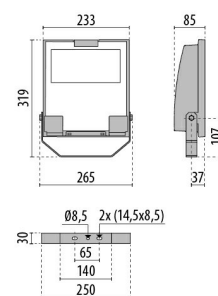

GUELL 1 A/W

Part number	3115062
Lampholder:	LED
Light source:	LED
Wattage:	51 W
Finishing:	GR-94 / Metallic grey / Textured
Insulation class:	I
IP degree of protection:	IP66
IK-J-xxIP:	IK07 3J xx5
CRI:	80
Colour temperature:	4000
Power factor / COS Φ:	0.9
Optic:	Asymmetric wide reflector
Lightsource lumen output (lm):	8099 lm
Luminaire lumen output (lm):	6505 lm
L:	L90
B:	B20
Lifetime:	80000 h
Min. ambient temperature (°C):	-20
Max. ambient temperature (°C):	35
IPEA* (road lighting):	A6+
IPEA* (large areas, roundabouts):	A7+
IPEA* (cycle-pedestrian):	A6+
IPEA* (green areas):	A6+
IPEA* (historic city centers):	A10+
Luminous Intensity Class:	G*6

Photometric data

Technical drawings

OPTIONAL ACCESSORIES

GUELL 1

14172902
Protective grid GUELL 1

14174220
Connection box IP 66

14173394
Wall support 500 mm/19.69" GUELL
1/2

Metallic grey