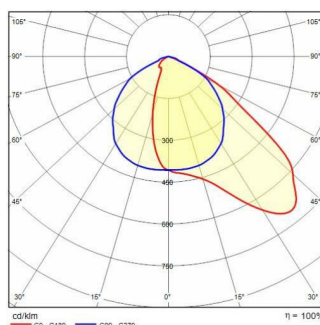

Photometric data