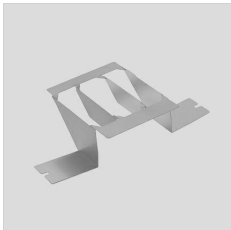

GUELL 1 A/W

Part number	3115062
Lampholder:	LED
Light source:	LED
Wattage:	51 W
Finishing:	GR-94 / Metallic grey / Textured
Insulation class:	I
IP degree of protection:	IP66
IK-J-xxIP:	IK07 3J xx5
CRI:	80
Colour temperature:	4000
Power factor / COS Φ:	0.9
Optic:	Asymmetric wide reflector
Lightsource lumen output (lm):	8099 lm
Luminaire lumen output (lm):	6505 lm
L:	L90
B:	B20
Lifetime:	80000 h
Min. ambient temperature (°C):	-20
Max. ambient temperature (°C):	35
IPEA* (road lighting):	A6+
IPEA* (large areas, roundabouts):	A7+
IPEA* (cycle-pedestrian):	A6+
IPEA* (green areas):	A6+
IPEA* (historic city centers):	A10+
Luminous Intensity Class:	G*6

Description

- LED floodlight for indoor and outdoor, comprising:
- Die-cast aluminium housing, polyester powder coat finish ISO 9227/12944 - ISO 9223 (C5)
 - Extra clear, toughened, flat glass diffuser
 - High-performance polished, oxidised, iridescence-free, aluminium reflector (Al 99.99)
 - Anti-ageing custom moulded silicone sealing gasket(s)
 - Cable gland M20x1.5 for cables Ø 10- Ø 14 mm
 - Stainless steel locking hardware
 - Fully integrated stainless steel aluminium spring clips
 - Powder-coated steel tiltable bracket
 - Openable and maintainable luminaire (future-proof)
 - Dimmable ballast available. Consult factory
 - Other colour temperatures (CCT) and colour rendering index (CRI) options available.
- Consult factory
- Photometric data measure according to UNI EN 13032-4 and IES LM-79-08
 - Design by GIORGIO LODI

14173494
Wall support 1000 mm/39.37" GUELL
1/2

Metallic grey

14453194
Single pole top support GUELL 1

Metallic grey

14453294
Double pole top support GUELL 1

Metallic grey

GUELL 1 A/W - GUELL 1 S/W

14173294
Soft glass GUELL 1

Metallic grey

GUELL 1 A/W

14173120
Louvre GUELL 1 Asymmetrical