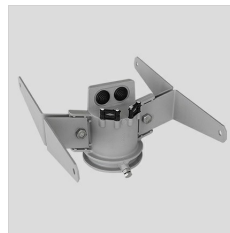

GUELL 1 A/W

Part number	3115062
Lampholder:	LED
Light source:	LED
Wattage:	51 W
Finishing:	GR-94 / Metallic grey / Textured
Insulation class:	I
IP degree of protection:	IP66
IK-J-xxIP:	IK07 3J xx5
CRI:	80
Colour temperature:	4000
Power factor / COS Φ:	0.9
Optic:	Asymmetric wide reflector
Lightsource lumen output (lm):	8099 lm
Luminaire lumen output (lm):	6505 lm
L:	L90
B:	B20
Lifetime:	80000 h
Min. ambient temperature (°C):	-20
Max. ambient temperature (°C):	35
IPEA* (road lighting):	A6+
IPEA* (large areas, roundabouts):	A7+
IPEA* (cycle-pedestrian):	A6+
IPEA* (green areas):	A6+
IPEA* (historic city centers):	A10+
Luminous Intensity Class:	G*6

Description

- LED floodlight for indoor and outdoor, comprising:
- Die-cast aluminium housing, polyester powder coat finish ISO 9227/12944 - ISO 9223 (C5)
 - Extra clear, toughened, flat glass diffuser
 - High-performance polished, oxidised, iridescence-free, aluminium reflector (Al 99.99)
 - Anti-ageing custom moulded silicone sealing gasket(s)
 - Cable gland M20x1.5 for cables Ø 10- Ø 14 mm
 - Stainless steel locking hardware
 - Fully integrated stainless steel aluminium spring clips
 - Powder-coated steel tiltable bracket
 - Openable and maintainable luminaire (future-proof)
 - Dimmable ballast available. Consult factory
 - Other colour temperatures (CCT) and colour rendering index (CRI) options available.
- Consult factory
- Photometric data measure according to UNI EN 13032-4 and IES LM-79-08
 - Design by GIORGIO LODI

Photometric data

Technical drawings

OPTIONAL ACCESSORIES

GUELL 1

14172902
Protective grid GUELL 1

14174220
Connection box IP 66

14173394
Wall support 500 mm/19.69" GUELL
1/2

Metallic grey

14173494
Wall support 1000 mm/39.37" GUELL
1/2

Metallic grey

14453194
Single pole top support GUELL 1

Metallic grey

14453294
Double pole top support GUELL 1

Metallic grey

GUELL 1 A/W - GUELL 1 S/W

14173294
Soft glass GUELL 1