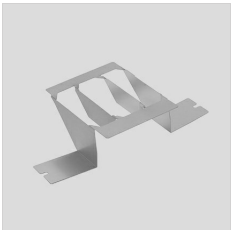

GUELL 1 A/W

14173120
Louvre GUELL 1 Asymmetrical