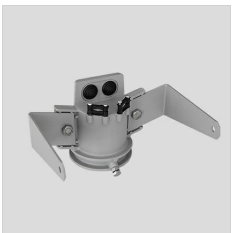

### Description

- LED floodlight for indoor and outdoor, comprising:
- Die-cast aluminium housing, polyester powder coat finish ISO 9227/12944 - ISO 9223 (C5)
  - Extra clear, toughened, flat glass diffuser
  - High-performance polished, oxidised, iridescence-free, aluminium reflector (Al 99.99)
  - Anti-ageing custom moulded silicone sealing gasket(s)
  - Cable gland M20x1.5 for cables Ø 10- Ø 14 mm
  - Stainless steel locking hardware
  - Fully integrated stainless steel aluminium spring clips
  - Powder-coated steel tiltable bracket
  - Openable and maintainable luminaire (future-proof)
  - Dimmable ballast available. Consult factory
  - Other colour temperatures (CCT) and colour rendering index (CRI) options available.
- Consult factory
- Photometric data measure according to UNI EN 13032-4 and IES LM-79-08
  - Design by GIORGIO LODI

### GUELL 1

14172902  
Protective grid GUELL 1

14174220  
Connection box IP 66

14173394  
Wall support 500 mm/19.69" GUELL  
1/2  
  
Metallic grey

14173494  
Wall support 1000 mm/39.37" GUELL  
1/2  
  
Metallic grey

14453194  
Single pole top support GUELL 1  
  
Metallic grey

14453294  
Double pole top support GUELL 1  
  
Metallic grey