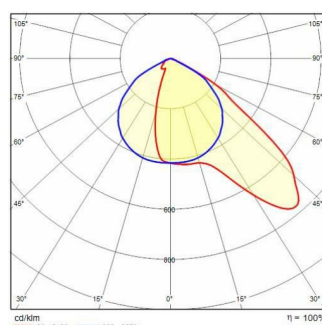

## GUELL 1 A/W

<b>Part number</b>	3115063
<b>Lampholder:</b>	LED
<b>Light source:</b>	LED
<b>Wattage:</b>	51 W
<b>Finishing:</b>	GR-94 / Metallic grey / Textured
<b>Insulation class:</b>	I
<b>IP degree of protection:</b>	IP66
<b>IK-J-xxIP:</b>	IK07 3J xx5
<b>CRI:</b>	80
<b>Colour temperature:</b>	3000
<b>Power factor / COS Φ:</b>	0.9
<b>Optic:</b>	Asymmetric wide reflector
<b>Lightsource lumen output (lm):</b>	7660 lm
<b>Luminaire lumen output (lm):</b>	6249 lm
<b>L:</b>	L90
<b>B:</b>	B20
<b>Lifetime:</b>	80000 h
<b>Min. ambient temperature (°C):</b>	-20
<b>Max. ambient temperature (°C):</b>	35
<b>IPEA* (road lighting):</b>	A5+
<b>IPEA* (large areas, roundabouts):</b>	A6+
<b>IPEA* (cycle-pedestrian):</b>	A5+
<b>IPEA* (green areas):</b>	A5+
<b>IPEA* (historic city centers):</b>	A9+
<b>Luminous Intensity Class:</b>	G*6

### Photometric data