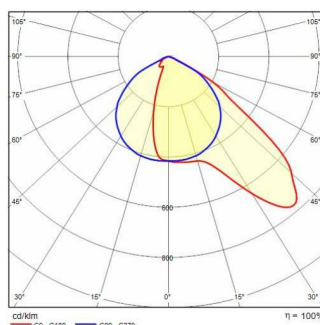

## GUELL 1 A/W

<b>Part number</b>	3115065
<b>Lampholder:</b>	LED
<b>Light source:</b>	LED
<b>Wattage:</b>	36 W
<b>Finishing:</b>	GR-94 / Metallic grey / Textured
<b>Insulation class:</b>	I
<b>IP degree of protection:</b>	IP66
<b>IK-J-xxIP:</b>	IK07 3J xx5
<b>CRI:</b>	80
<b>Colour temperature:</b>	3000
<b>Power factor / COS Φ:</b>	0.9
<b>Optic:</b>	Asymmetric wide reflector
<b>Lightsource lumen output (lm):</b>	5748 lm
<b>Luminaire lumen output (lm):</b>	5028 lm
<b>L:</b>	L90
<b>B:</b>	B20
<b>Lifetime:</b>	80000 h
<b>Min. ambient temperature (°C):</b>	-20
<b>Max. ambient temperature (°C):</b>	40
<b>IPEA* (road lighting):</b>	A8+
<b>IPEA* (large areas, roundabouts):</b>	A8+
<b>IPEA* (cycle-pedestrian):</b>	A7+
<b>IPEA* (green areas):</b>	A7+
<b>IPEA* (historic city centers):</b>	A12+
<b>Luminous Intensity Class:</b>	G*6

### Photometric data