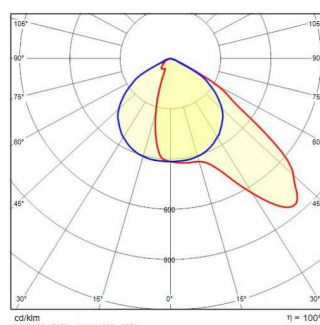

## GUELL 1 A/W

<b>Part number</b>	3115066
<b>Lampholder:</b>	LED
<b>Light source:</b>	LED
<b>Wattage:</b>	36 W
<b>Finishing:</b>	GR-94 / Metallic grey / Textured
<b>Insulation class:</b>	I
<b>IP degree of protection:</b>	IP66
<b>IK-J-xxIP:</b>	IK07 3J xx5
<b>CRI:</b>	70
<b>Colour temperature:</b>	5000
<b>Power factor / COS Φ:</b>	0.9
<b>Optic:</b>	Asymmetric wide reflector
<b>Lightsource lumen output (lm):</b>	6572 lm
<b>Luminaire lumen output (lm):</b>	5082 lm
<b>L:</b>	L90
<b>B:</b>	B20
<b>Lifetime:</b>	80000 h
<b>Min. ambient temperature (°C):</b>	-20
<b>Max. ambient temperature (°C):</b>	40
<b>IPEA* (road lighting):</b>	A10+
<b>IPEA* (large areas, roundabouts):</b>	A11+
<b>IPEA* (cycle-pedestrian):</b>	A9+
<b>IPEA* (green areas):</b>	A9+
<b>IPEA* (historic city centers):</b>	A15+
<b>Luminous Intensity Class:</b>	G*6

### Photometric data