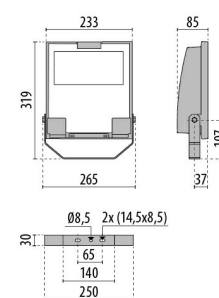

Technical drawings