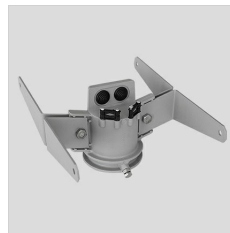

### Description

- LED floodlight for indoor and outdoor, comprising:
- Die-cast aluminium housing, polyester powder coat finish ISO 9227/12944 - ISO 9223 (C5)
  - Extra clear, toughened, flat glass diffuser
  - High-performance polished, oxidised, iridescence-free, aluminium reflector (Al 99.99)
  - Anti-ageing custom moulded silicone sealing gasket(s)
  - Cable gland M20x1.5 for cables Ø 10- Ø 14 mm
  - Stainless steel locking hardware
  - Fully integrated stainless steel aluminium spring clips
  - Powder-coated steel tiltable bracket
  - Openable and maintainable luminaire (future-proof)
  - Dimmable ballast available. Consult factory
  - Other colour temperatures (CCT) and colour rendering index (CRI) options available.
- Consult factory
- Photometric data measure according to UNI EN 13032-4 and IES LM-79-08
  - Design by GIORGIO LODI

### GUELL 1

14172902  
Protective grid GUELL 1

14174220  
Connection box IP 66

14173394  
Wall support 500 mm/19.69" GUELL  
1/2  
  
Metallic grey

14173494  
Wall support 1000 mm/39.37" GUELL  
1/2  
  
Metallic grey

14453194  
Single pole top support GUELL 1  
  
Metallic grey

14453294  
Double pole top support GUELL 1  
  
Metallic grey