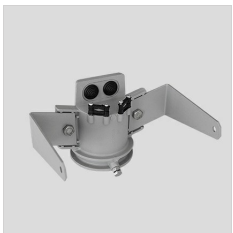

GUELL 1 A/W

Part number	3115067
Lampholder:	LED
Light source:	LED
Wattage:	36 W
Finishing:	GR-94 / Metallic grey / Textured
Insulation class:	I
IP degree of protection:	IP66
IK-J-xxIP:	IK07 3J xx5
CRI:	80
Colour temperature:	4000
Power factor / COS Φ:	0.9
Optic:	Asymmetric wide reflector
Lightsource lumen output (lm):	6074 lm
Luminaire lumen output (lm):	5112 lm
L:	L90
B:	B20
Lifetime:	80000 h
Min. ambient temperature (°C):	-20
Max. ambient temperature (°C):	40
IPEA* (road lighting):	A8+
IPEA* (large areas, roundabouts):	A9+
IPEA* (cycle-pedestrian):	A7+
IPEA* (green areas):	A7+
IPEA* (historic city centers):	A12+
Luminous Intensity Class:	G*6

Description

- LED floodlight for indoor and outdoor, comprising:
- Die-cast aluminium housing, polyester powder coat finish ISO 9227/12944 - ISO 9223 (C5)
 - Extra clear, toughened, flat glass diffuser
 - High-performance polished, oxidised, iridescence-free, aluminium reflector (Al 99.99)
 - Anti-ageing custom moulded silicone sealing gasket(s)
 - Cable gland M20x1.5 for cables Ø 10- Ø 14 mm
 - Stainless steel locking hardware
 - Fully integrated stainless steel aluminium spring clips
 - Powder-coated steel tiltable bracket
 - Openable and maintainable luminaire (future-proof)
 - Dimmable ballast available. Consult factory
 - Other colour temperatures (CCT) and colour rendering index (CRI) options available.
- Consult factory
- Photometric data measure according to UNI EN 13032-4 and IES LM-79-08
 - Design by GIORGIO LODI

Photometric data

Technical drawings

OPTIONAL ACCESSORIES

GUELL 1

14172902
Protective grid GUELL 1

14174220
Connection box IP 66

14173394
Wall support 500 mm/19.69" GUELL
1/2

Metallic grey

14173494
Wall support 1000 mm/39.37" GUELL
1/2

Metallic grey

14453194
Single pole top support GUELL 1

Metallic grey

14453294
Double pole top support GUELL 1

Metallic grey

GUELL 1 A/W - GUELL 1 S/W

14173294
Soft glass GUELL 1