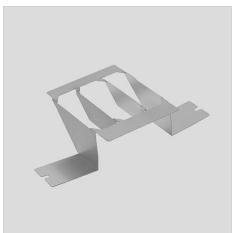

GUELL 1 A/W

Part number	3115067
Lampholder:	LED
Light source:	LED
Wattage:	36 W
Finishing:	GR-94 / Metallic grey / Textured
Insulation class:	I
IP degree of protection:	IP66
IK-J-xxIP:	IK07 3J xx5
CRI:	80
Colour temperature:	4000
Power factor / COS Φ:	0.9
Optic:	Asymmetric wide reflector
Lightsource lumen output (lm):	6074 lm
Luminaire lumen output (lm):	5112 lm
L:	L90
B:	B20
Lifetime:	80000 h
Min. ambient temperature (°C):	-20
Max. ambient temperature (°C):	40
IPEA* (road lighting):	A8+
IPEA* (large areas, roundabouts):	A9+
IPEA* (cycle-pedestrian):	A7+
IPEA* (green areas):	A7+
IPEA* (historic city centers):	A12+
Luminous Intensity Class:	G*6

Description

- LED floodlight for indoor and outdoor, comprising:
- Die-cast aluminium housing, polyester powder coat finish ISO 9227/12944 - ISO 9223 (C5)
 - Extra clear, toughened, flat glass diffuser
 - High-performance polished, oxidised, iridescence-free, aluminium reflector (Al 99.99)
 - Anti-ageing custom moulded silicone sealing gasket(s)
 - Cable gland M20x1.5 for cables Ø 10- Ø 14 mm
 - Stainless steel locking hardware
 - Fully integrated stainless steel aluminium spring clips
 - Powder-coated steel tiltable bracket
 - Openable and maintainable luminaire (future-proof)
 - Dimmable ballast available. Consult factory
 - Other colour temperatures (CCT) and colour rendering index (CRI) options available.
- Consult factory
- Photometric data measure according to UNI EN 13032-4 and IES LM-79-08
 - Design by GIORGIO LODI

14173494
Wall support 1000 mm/39.37" GUELL
1/2

Metallic grey

14453194
Single pole top support GUELL 1

Metallic grey

14453294
Double pole top support GUELL 1

Metallic grey

GUELL 1 A/W - GUELL 1 S/W

14173294
Soft glass GUELL 1

Metallic grey

GUELL 1 A/W

14173120
Louvre GUELL 1 Asymmetrical