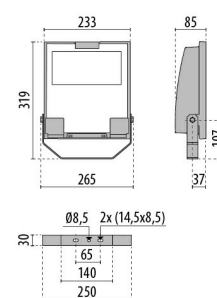

GUELL 1 A/W

Part number	3115067
Lampholder:	LED
Light source:	LED
Wattage:	36 W
Finishing:	GR-94 / Metallic grey / Textured
Insulation class:	I
IP degree of protection:	IP66
IK-J-xxIP:	IK07 3J xx5
CRI:	80
Colour temperature:	4000
Power factor / COS Φ:	0.9
Optic:	Asymmetric wide reflector
Lightsource lumen output (lm):	6074 lm
Luminaire lumen output (lm):	5112 lm
L:	L90
B:	B20
Lifetime:	80000 h
Min. ambient temperature (°C):	-20
Max. ambient temperature (°C):	40
IPEA* (road lighting):	A8+
IPEA* (large areas, roundabouts):	A9+
IPEA* (cycle-pedestrian):	A7+
IPEA* (green areas):	A7+
IPEA* (historic city centers):	A12+
Luminous Intensity Class:	G*6

Photometric data

Technical drawings

OPTIONAL ACCESSORIES

GUELL 1

14172902
Protective grid GUELL 1

14174220
Connection box IP 66

14173394
Wall support 500 mm/19.69" GUELL
1/2

Metallic grey