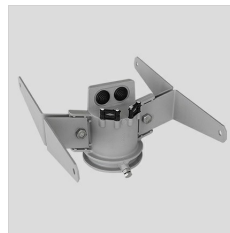

GUELL 1 A/W

Part number	3115067
Lampholder:	LED
Light source:	LED
Wattage:	36 W
Finishing:	GR-94 / Metallic grey / Textured
Insulation class:	I
IP degree of protection:	IP66
IK-J-xxIP:	IK07 3J xx5
CRI:	80
Colour temperature:	4000
Power factor / COS Φ:	0.9
Optic:	Asymmetric wide reflector
Lightsource lumen output (lm):	6074 lm
Luminaire lumen output (lm):	5112 lm
L:	L90
B:	B20
Lifetime:	80000 h
Min. ambient temperature (°C):	-20
Max. ambient temperature (°C):	40
IPEA* (road lighting):	A8+
IPEA* (large areas, roundabouts):	A9+
IPEA* (cycle-pedestrian):	A7+
IPEA* (green areas):	A7+
IPEA* (historic city centers):	A12+
Luminous Intensity Class:	G*6

Description

- LED floodlight for indoor and outdoor, comprising:
- Die-cast aluminium housing, polyester powder coat finish ISO 9227/12944 - ISO 9223 (C5)
 - Extra clear, toughened, flat glass diffuser
 - High-performance polished, oxidised, iridescence-free, aluminium reflector (Al 99.99)
 - Anti-ageing custom moulded silicone sealing gasket(s)
 - Cable gland M20x1.5 for cables Ø 10- Ø 14 mm
 - Stainless steel locking hardware
 - Fully integrated stainless steel aluminium spring clips
 - Powder-coated steel tiltable bracket
 - Openable and maintainable luminaire (future-proof)
 - Dimmable ballast available. Consult factory
 - Other colour temperatures (CCT) and colour rendering index (CRI) options available.
- Consult factory
- Photometric data measure according to UNI EN 13032-4 and IES LM-79-08
 - Design by GIORGIO LODI

Photometric data

Technical drawings

OPTIONAL ACCESSORIES

GUELL 1

14172902
Protective grid GUELL 1

14174220
Connection box IP 66

14173394
Wall support 500 mm/19.69" GUELL
1/2

Metallic grey

14173494
Wall support 1000 mm/39.37" GUELL
1/2

Metallic grey

14453194
Single pole top support GUELL 1

Metallic grey

14453294
Double pole top support GUELL 1

Metallic grey

GUELL 1 A/W - GUELL 1 S/W

14173294
Soft glass GUELL 1