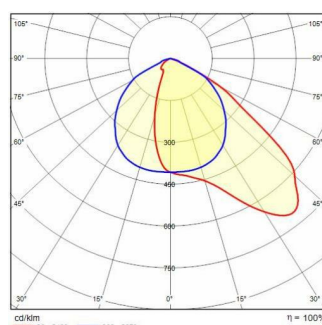

Photometric data