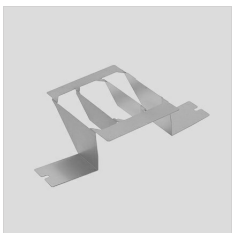

GUELL 1 A/W

Part number	3115069
Lampholder:	LED
Light source:	LED
Wattage:	36 W
Finishing:	GR-94 / Metallic grey / Textured
Insulation class:	I
IP degree of protection:	IP66
IK-J-xxIP:	IK07 3J xx5
CRI:	70
Colour temperature:	5000
Power factor / COS Φ:	0.9
Optic:	Asymmetric wide reflector
Lightsource lumen output (lm):	6572 lm
Luminaire lumen output (lm):	5082 lm
L:	L90
B:	B20
Lifetime:	80000 h
Min. ambient temperature (°C):	-20
Max. ambient temperature (°C):	40
IPEA* (road lighting):	A10+
IPEA* (large areas, roundabouts):	A11+
IPEA* (cycle-pedestrian):	A9+
IPEA* (green areas):	A9+
IPEA* (historic city centers):	A15+
Luminous Intensity Class:	G*6

Description

- LED floodlight for indoor and outdoor, comprising:
- Die-cast aluminium housing, polyester powder coat finish ISO 9227/12944 - ISO 9223 (C5)
 - Extra clear, toughened, flat glass diffuser
 - High-performance polished, oxidised, iridescence-free, aluminium reflector (Al 99.99)
 - Anti-ageing custom moulded silicone sealing gasket(s)
 - Cable gland M20x1.5 for cables \varnothing 10- \varnothing 14 mm
 - Stainless steel locking hardware
 - Fully integrated stainless steel aluminium spring clips
 - Powder-coated steel tiltable bracket
 - Openable and maintainable luminaire (future-proof)
 - Dimmable ballast available. Consult factory
 - Other colour temperatures (CCT) and colour rendering index (CRI) options available.
- Consult factory
- Photometric data measure according to UNI EN 13032-4 and IES LM-79-08
 - Design by GIORGIO LODI

14173494
Wall support 1000 mm/39.37" GUELL
1/2

Metallic grey

14453194
Single pole top support GUELL 1

Metallic grey

14453294
Double pole top support GUELL 1

Metallic grey

GUELL 1 A/W - GUELL 1 S/W

14173294
Soft glass GUELL 1

Metallic grey

GUELL 1 A/W

14173120
Louvre GUELL 1 Asymmetrical