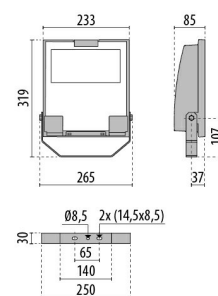

GUELL 1 A/W

Part number	3115069
Lampholder:	LED
Light source:	LED
Wattage:	36 W
Finishing:	GR-94 / Metallic grey / Textured
Insulation class:	I
IP degree of protection:	IP66
IK-J-xxIP:	IK07 3J xx5
CRI:	70
Colour temperature:	5000
Power factor / COS Φ:	0.9
Optic:	Asymmetric wide reflector
Lightsource lumen output (lm):	6572 lm
Luminaire lumen output (lm):	5082 lm
L:	L90
B:	B20
Lifetime:	80000 h
Min. ambient temperature (°C):	-20
Max. ambient temperature (°C):	40
IPEA* (road lighting):	A10+
IPEA* (large areas, roundabouts):	A11+
IPEA* (cycle-pedestrian):	A9+
IPEA* (green areas):	A9+
IPEA* (historic city centers):	A15+
Luminous Intensity Class:	G*6

Photometric data

Technical drawings

OPTIONAL ACCESSORIES

GUELL 1

14172902
Protective grid GUELL 1

14174220
Connection box IP 66

14173394
Wall support 500 mm/19.69" GUELL
1/2

Metallic grey