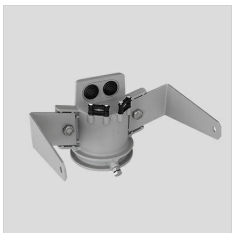

GUELL 1 A/W

Part number	3115069
Lampholder:	LED
Light source:	LED
Wattage:	36 W
Finishing:	GR-94 / Metallic grey / Textured
Insulation class:	I
IP degree of protection:	IP66
IK-J-xxIP:	IK07 3J xx5
CRI:	70
Colour temperature:	5000
Power factor / COS Φ:	0.9
Optic:	Asymmetric wide reflector
Lightsource lumen output (lm):	6572 lm
Luminaire lumen output (lm):	5082 lm
L:	L90
B:	B20
Lifetime:	80000 h
Min. ambient temperature (°C):	-20
Max. ambient temperature (°C):	40
IPEA* (road lighting):	A10+
IPEA* (large areas, roundabouts):	A11+
IPEA* (cycle-pedestrian):	A9+
IPEA* (green areas):	A9+
IPEA* (historic city centers):	A15+
Luminous Intensity Class:	G*6

Description

- LED floodlight for indoor and outdoor, comprising:
- Die-cast aluminium housing, polyester powder coat finish ISO 9227/12944 - ISO 9223 (C5)
 - Extra clear, toughened, flat glass diffuser
 - High-performance polished, oxidised, iridescence-free, aluminium reflector (Al 99.99)
 - Anti-ageing custom moulded silicone sealing gasket(s)
 - Cable gland M20x1.5 for cables \varnothing 10- \varnothing 14 mm
 - Stainless steel locking hardware
 - Fully integrated stainless steel aluminium spring clips
 - Powder-coated steel tiltable bracket
 - Openable and maintainable luminaire (future-proof)
 - Dimmable ballast available. Consult factory
 - Other colour temperatures (CCT) and colour rendering index (CRI) options available.
- Consult factory
- Photometric data measure according to UNI EN 13032-4 and IES LM-79-08
 - Design by GIORGIO LODI

Photometric data

Technical drawings

OPTIONAL ACCESSORIES

GUELL 1

14172902
Protective grid GUELL 1

14174220
Connection box IP 66

14173394
Wall support 500 mm/19.69" GUELL
1/2

Metallic grey

14173494
Wall support 1000 mm/39.37" GUELL
1/2

Metallic grey

14453194
Single pole top support GUELL 1

Metallic grey

14453294
Double pole top support GUELL 1

Metallic grey

GUELL 1 A/W - GUELL 1 S/W

14173294
Soft glass GUELL 1