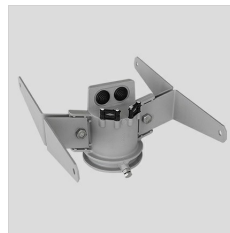

GUELL 1 A/W

Part number	3115069
Lampholder:	LED
Light source:	LED
Wattage:	36 W
Finishing:	GR-94 / Metallic grey / Textured
Insulation class:	I
IP degree of protection:	IP66
IK-J-xxIP:	IK07 3J xx5
CRI:	70
Colour temperature:	5000
Power factor / COS Φ:	0.9
Optic:	Asymmetric wide reflector
Lightsource lumen output (lm):	6572 lm
Luminaire lumen output (lm):	5082 lm
L:	L90
B:	B20
Lifetime:	80000 h
Min. ambient temperature (°C):	-20
Max. ambient temperature (°C):	40
IPEA* (road lighting):	A10+
IPEA* (large areas, roundabouts):	A11+
IPEA* (cycle-pedestrian):	A9+
IPEA* (green areas):	A9+
IPEA* (historic city centers):	A15+
Luminous Intensity Class:	G*6

Description

- LED floodlight for indoor and outdoor, comprising:
- Die-cast aluminium housing, polyester powder coat finish ISO 9227/12944 - ISO 9223 (C5)
 - Extra clear, toughened, flat glass diffuser
 - High-performance polished, oxidised, iridescence-free, aluminium reflector (Al 99.99)
 - Anti-ageing custom moulded silicone sealing gasket(s)
 - Cable gland M20x1.5 for cables \varnothing 10- \varnothing 14 mm
 - Stainless steel locking hardware
 - Fully integrated stainless steel aluminium spring clips
 - Powder-coated steel tiltable bracket
 - Openable and maintainable luminaire (future-proof)
 - Dimmable ballast available. Consult factory
 - Other colour temperatures (CCT) and colour rendering index (CRI) options available.
- Consult factory
- Photometric data measure according to UNI EN 13032-4 and IES LM-79-08
 - Design by GIORGIO LODI

Photometric data

Technical drawings

OPTIONAL ACCESSORIES

GUELL 1

14172902
Protective grid GUELL 1

14174220
Connection box IP 66

14173394
Wall support 500 mm/19.69" GUELL
1/2

Metallic grey

14173494
Wall support 1000 mm/39.37" GUELL
1/2

Metallic grey

14453194
Single pole top support GUELL 1

Metallic grey

14453294
Double pole top support GUELL 1

Metallic grey

GUELL 1 A/W - GUELL 1 S/W

14173294
Soft glass GUELL 1