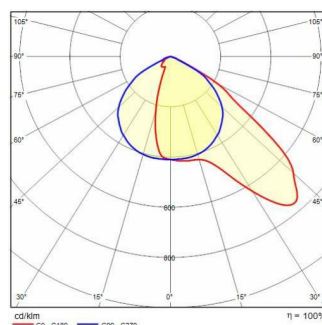

Photometric data